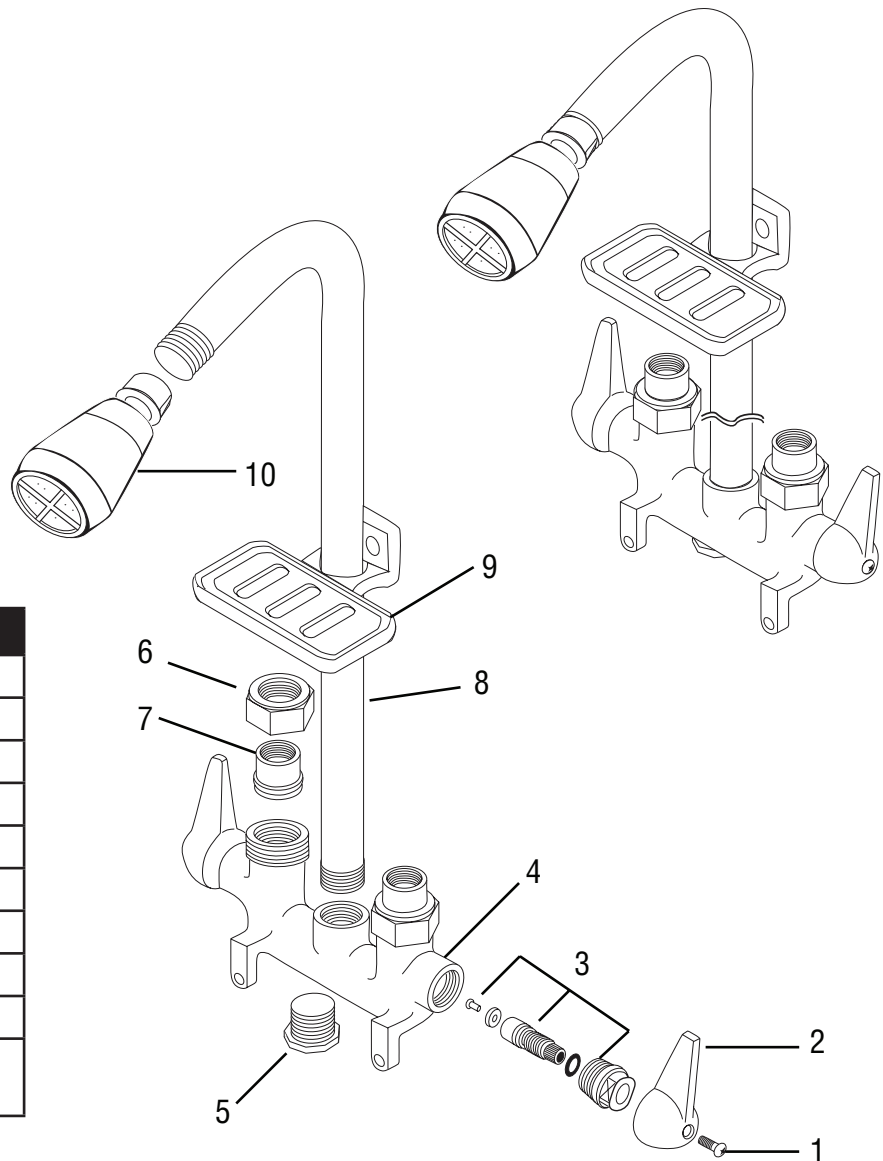

Parts Breakdown

Utility Shower Faucet

PF418

PF418

ITEM	MATERIAL	QTY	
1	Screw	Brass	2
2	Handle	Zinc	2
3	Stem	Brass	2
4	Body	Brass	1
5	Adapter	Brass	1
6	Nut	Brass	2
7	Adapter	Brass	2
8	Spout	Steel	1
9	Soap Dish	Aluminum	1
10	Shower Handle	Plastic	2

Warranty and Codes

This product comes complete with installation, operating, care and maintenance instructions. This PROFLO faucet carries a limited lifetime warranty when installed in residential applications. The warranty is five years in commercial applications. This product meets ANSI: A112.18.1M.