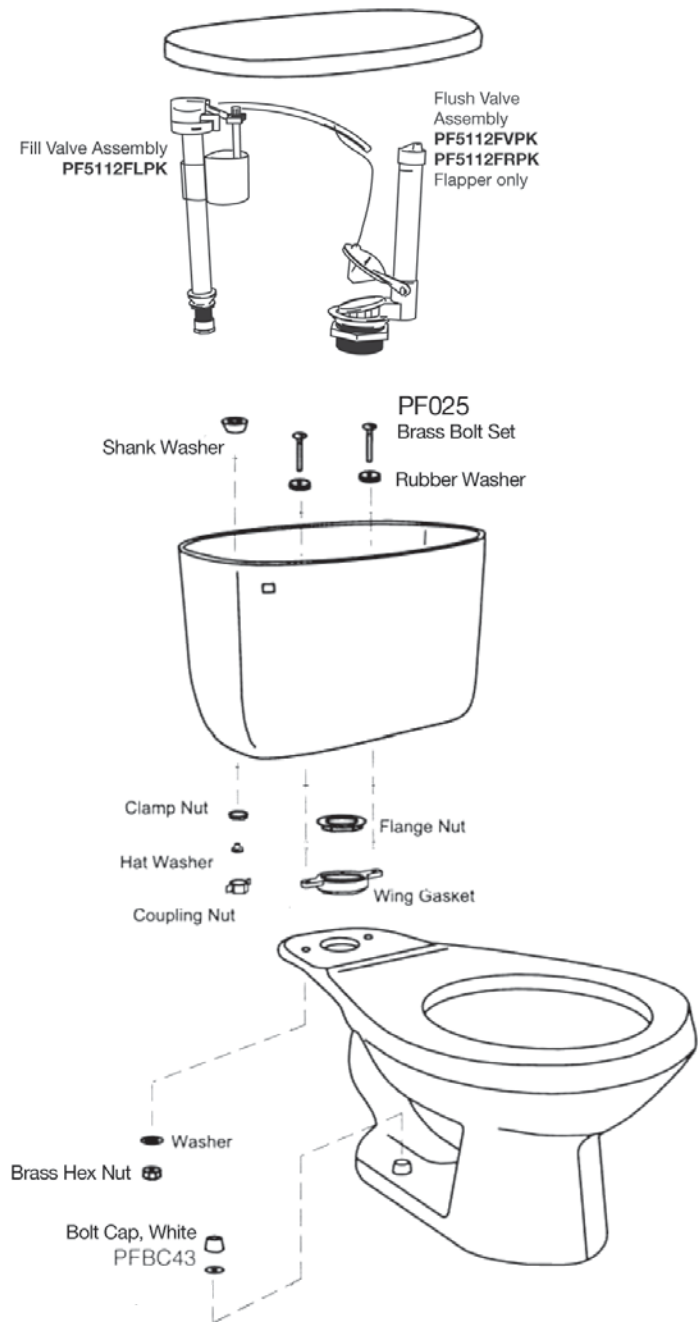

1.6 gpf Closet Tank

PF3212WH
Shown with PF2201WH
elongated bowl

LIN100955 - White
PF140956PK - Biscuit

Warranty and Codes

This product comes complete with installation, operating, care and maintenance instructions. All PROFLO fixtures carry a 1- year limited warranty. This product meets ANSI: A112.18.1M.