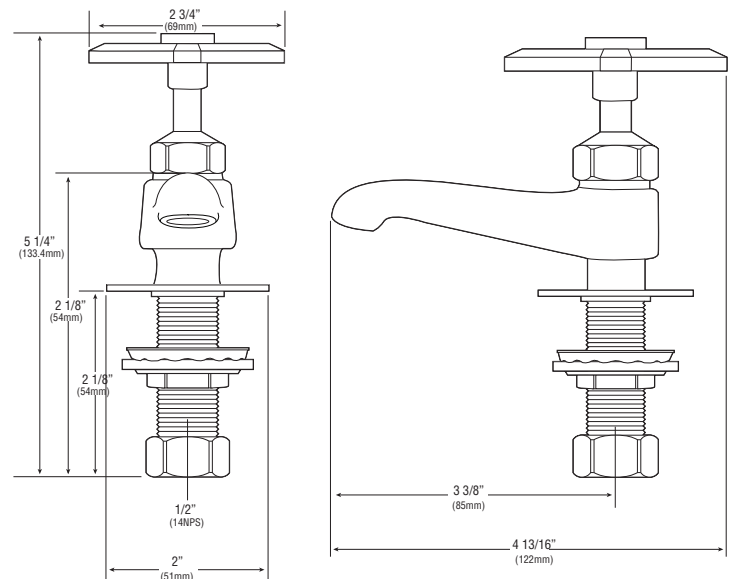

Product Specifications

Warranty and Codes

This PROFLO product comes complete with installation, operating, care and maintenance instructions. This product carries a 1-year limited warranty. This product meets ANSI: A112.18.1M.