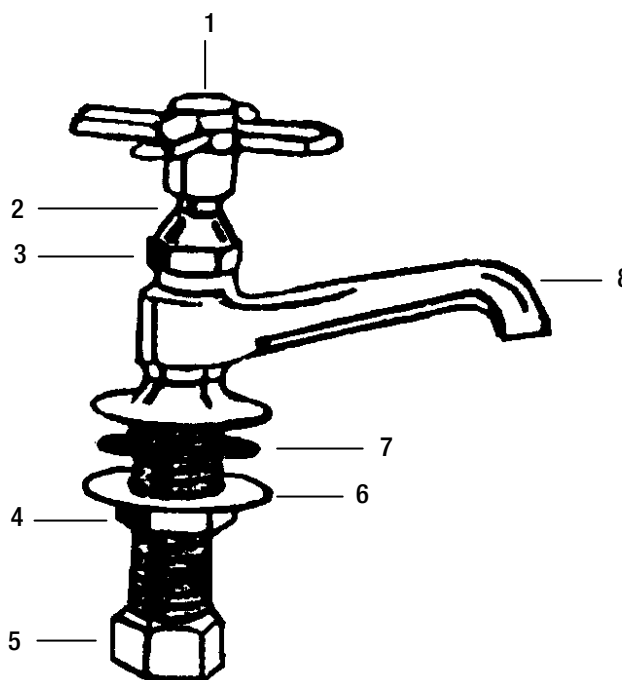

Laundry Tray Faucet

PF300

PF300

1	BUTTON	BRASS
2	STEM	BRASS
3	NUT	BRASS
4	LOCK NUT	ZINC
5	NUT	BRASS
6	WASHER	STEEL
7	WASHER	RUBBER
8	BODY	BRASS

Warranty and Codes

This product comes complete with installation, operating, care and maintenance instructions. All PROFLO faucets carry a 1- year limited warranty. This product meets ANSI: A112.18.1M.