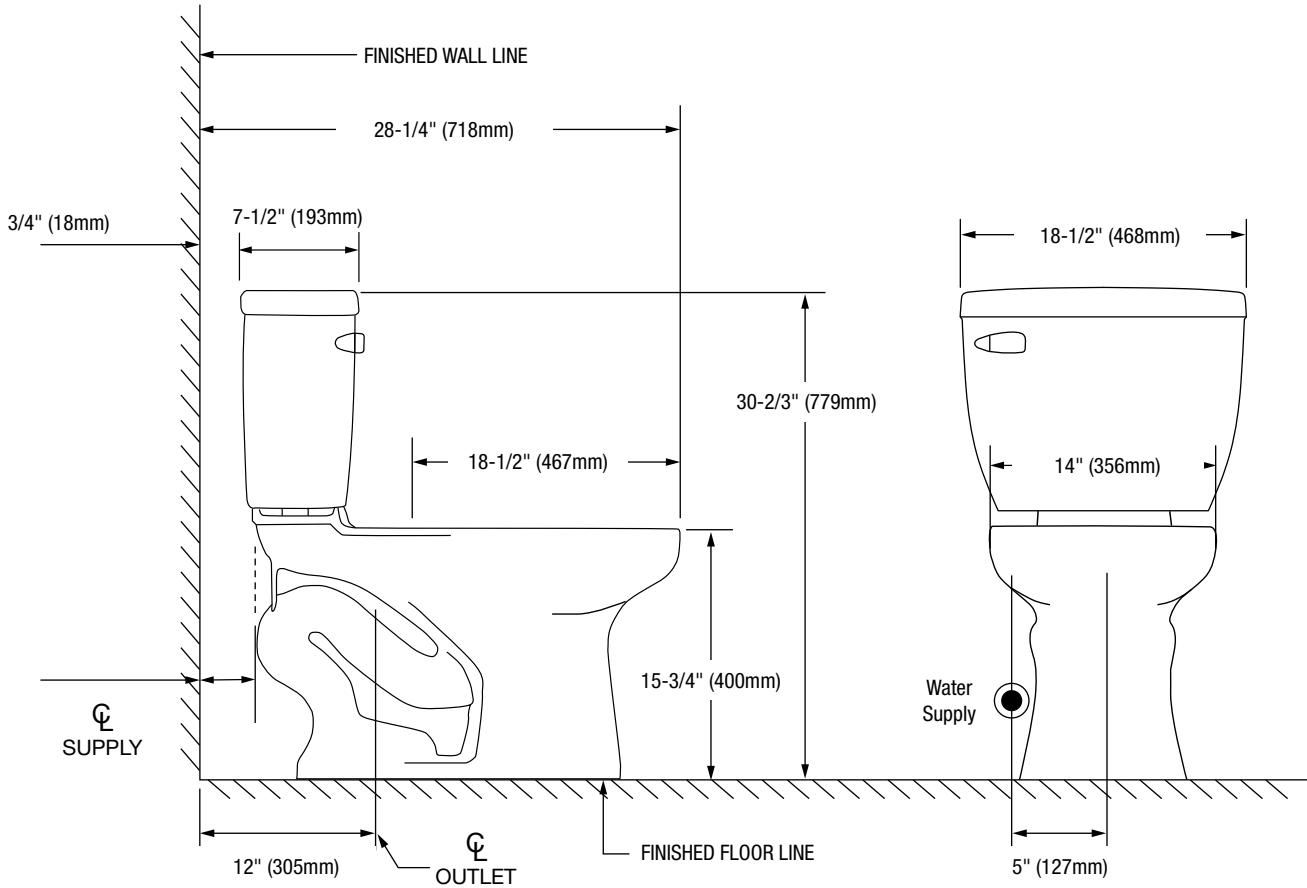

Complete Toilet

Two-Piece Elongated Toilet

Product Features

- Includes two-piece toilet combination, plastic toilet seat, wax ring and flange bolts—all in one box
- 1.28 gpf
- Siphon jet flush
- HyJetic rimless flushing design for enhanced bowl cleaning
- Vitreous china
- 15-3/4" Elongated bowl
- Rough-in: 12"
- Flush valve: 3"
- Trapway: 2" fully glazed
- Water spot: 10" x 8"
- Front mounted color match trip lever
- Sanitary bar on bowl for easy cleaning

Optional Accessories/Available Parts

- PF3012FILL** Fill Valve Assembly
- PFCTFVPK** Flush Valve Assembly
- PF140990PK** White Flush Lever
- PFCT301SEAT** Elongated Toilet Seat

Codes and Certifications

- IAPMO/cUPC
- EPA WaterSense Certified
- ASME A112.19.2 / CAS B45.1
- MaP Rated 1000g

Available Colors: White (WH)

Model

PFCT301HEWH 2-Piece Elongated Complete Toilet

This product comes complete with installation, operating, care and maintenance instructions. All PROFLO fixtures carry a lifetime limited warranty on the vitreous china and a 5-year limited warranty on the fittings. Visit ferguson.com/PROFLO-vitreous-china-warranty for detailed warranty information.

Complete Toilet
Two-Piece Elongated Toilet

Bowl Footprint Dimensions

Note: All dimensions and specifications are nominal and may vary: Dimensions of 8" and greater have a tolerance of +3%. Dimensions less than 8" have a tolerance of +5%.