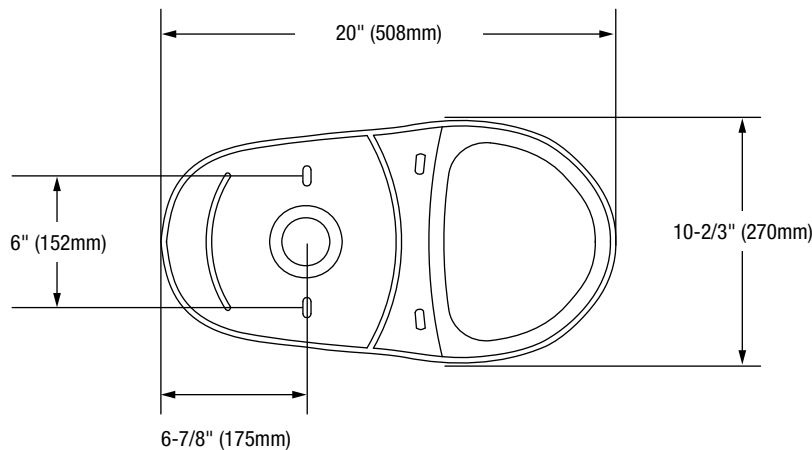

Complete Toilet

Two-Piece Elongated Toilet

Product Features

- Includes two-piece toilet combination, plastic toilet seat, wax ring and flange bolts—all in one box
- 1.28 gpf
- Siphon jet flush
- HyJetic rimless flushing design for enhanced bowl cleaning
- Vitreous china
- 15-3/4" Elongated bowl
- Rough-in: 12"
- Flush valve: 3"
- Trapway: 2" fully glazed
- Water spot: 10" x 8"
- Front mounted color match trip lever
- Sanitary bar on bowl for easy cleaning

Complete Toilet
Two-Piece Elongated Toilet

Bowl Footprint Dimensions

Note: All dimensions and specifications are nominal and may vary: Dimensions of 8" and greater have a tolerance of +3%. Dimensions less than 8" have a tolerance of +5%.