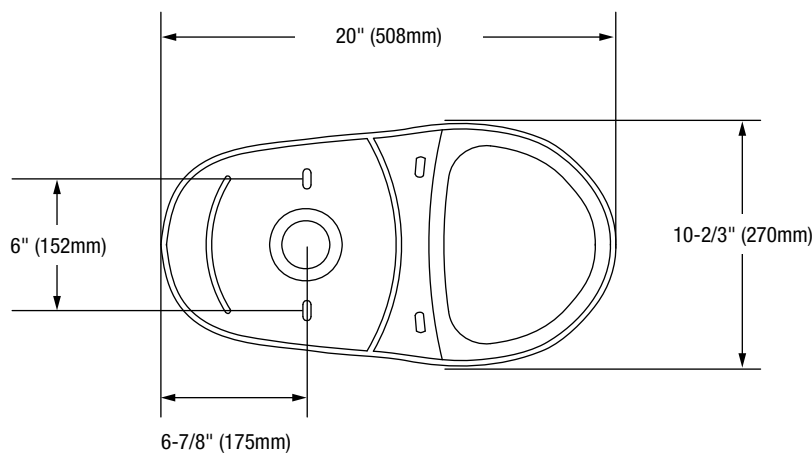

Complete Toilet
Two-Piece Round Front Toilet

Bowl Footprint Dimensions

Note: All dimensions and specifications are nominal and may vary: Dimensions of 8" and greater have a tolerance of +3%. Dimensions less than 8" have a tolerance of +5%.