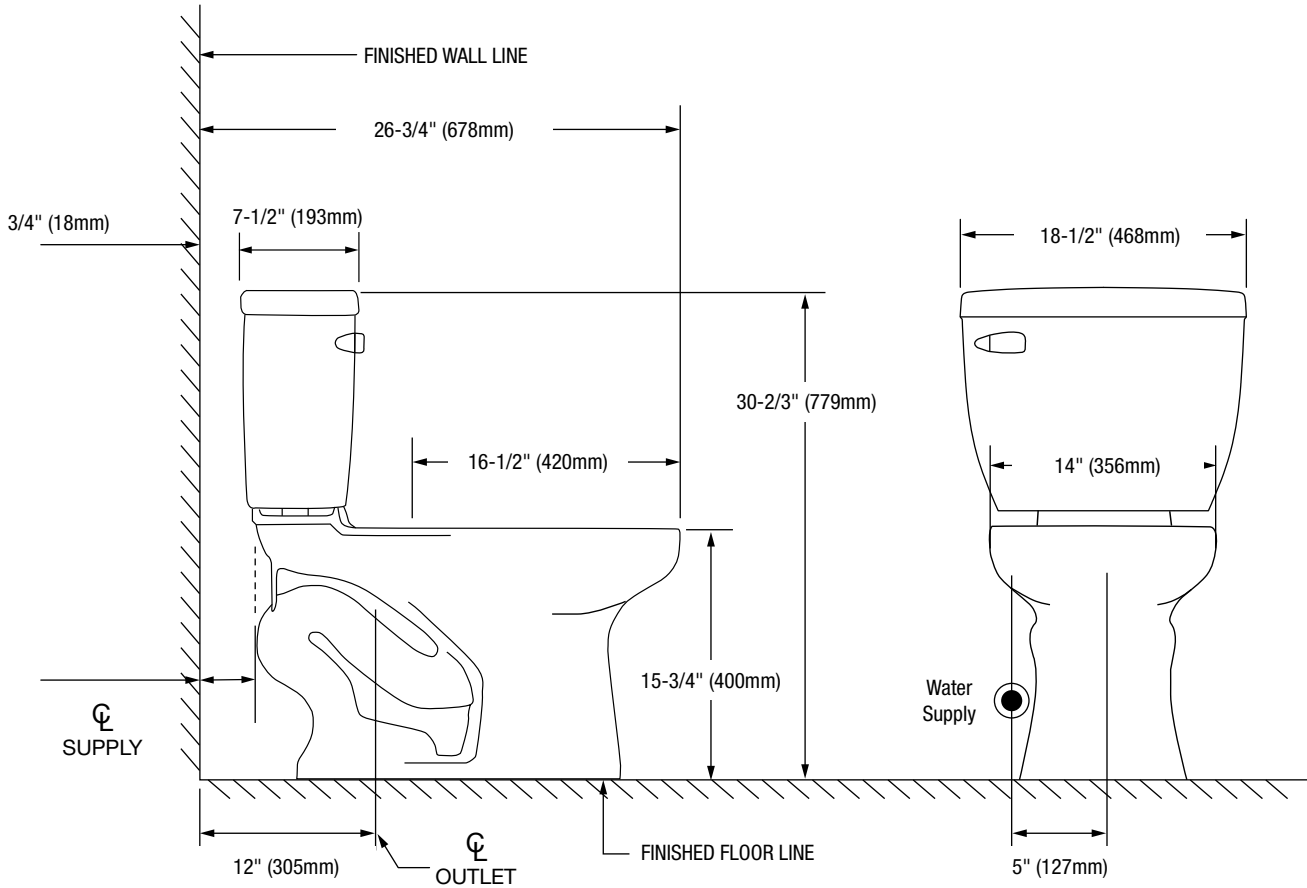

Complete Toilet

Two-Piece Round Front Toilet

Product Features

- Includes two-piece toilet combination, plastic toilet seat, wax ring and flange bolts—all in one box
- 1.28 gpf
- Siphon jet flush
- HyJetic rimless flushing design for enhanced bowl cleaning
- Vitreous china
- 15-3/4" round front bowl
- Rough-in: 12"
- Flush valve: 3"
- Trapway: 2" fully glazed
- Water spot: 10" x 8"
- Front mounted color match trip lever
- Sanitary bar on bowl for easy cleaning

Optional Accessories/Available Parts

- PF3012FILL** Fill Valve Assembly
- PFCTFVPK** Flush Valve Assembly
- PF140990PK** White Flush Lever
- PFCT300SEAT** Round Toilet Seat

Codes and Certifications

- IAPMO/cUPC
- EPA WaterSense Certified
- ASME A112.19.2 / CAS B45.1
- MaP Rated 1000g

Complete Toilet
Two-Piece Round Front Toilet

Bowl Footprint Dimensions

Note: All dimensions and specifications are nominal and may vary: Dimensions of 8" and greater have a tolerance of +3%. Dimensions less than 8" have a tolerance of +5%.