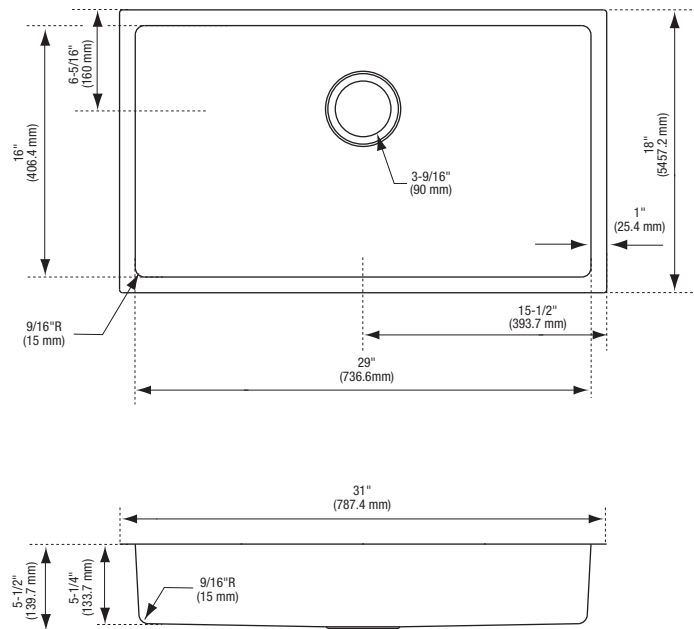

Specifications

PFUC318TA55

Stainless Steel Sink

Product Features

- 18 gauge stainless steel
- Undermount
- Sink clips included
- Overall size: 31" x 18"
- Bowl size: 29" x 16"
- Bowl depth: 5-1/4"
- Drain diameter: 3-9/16"
- Under spray coating and pads for sound deadening and insulation

PFUC318TA55

Model Numbers

PFUC318TA55 31"x18" 18GA 5.5" 1B SS SINK

Product Specifications

* All measurements are nominal. Please verify before actual installation.

Warranty and Codes

This PROFLO stainless steel sink carries a limited warranty. In an effort to continually improve our products, we will make design changes from time to time. We reserve the right to ship newly designed product to fill any order unless it is agreed to in writing to do otherwise.