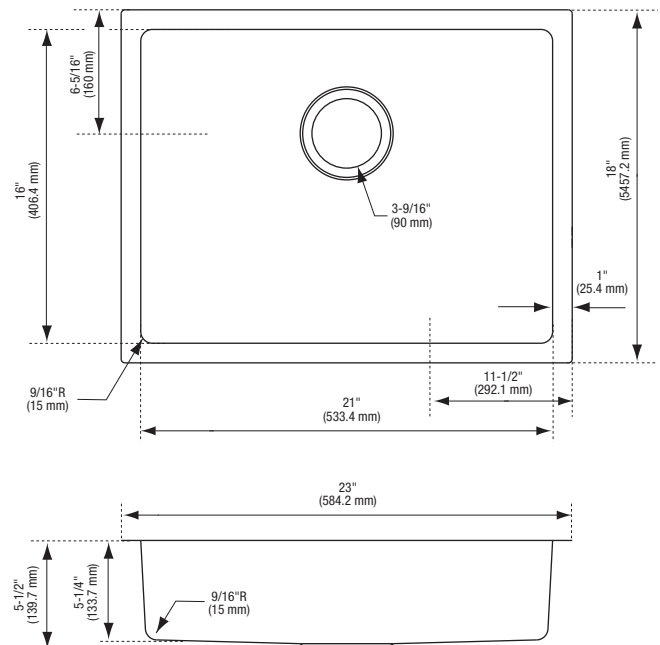

Specifications

PFUC311TA55

Stainless Steel Sink

Product Features

- 18 gauge stainless steel
- Undermount
- Sink clips included
- Overall size: 23" x 18"
- Bowl size: 21" x 16"
- Bowl depth: 5-1/4"
- Drain diameter: 3-9/16"
- Under spray coating and pads for sound deadening and insulation

PFUC311TA55

Model Numbers

PFUC311TA55 23"x18" 18GA 5.5" 1B SS Sink

Product Specifications

* All measurements are nominal. Please verify before actual installation.

Warranty and Codes

This PROFLO stainless steel sink carries a limited warranty. In an effort to continually improve our products, we will make design changes from time to time. We reserve the right to ship newly designed product to fill any order unless it is agreed to in writing to do otherwise.