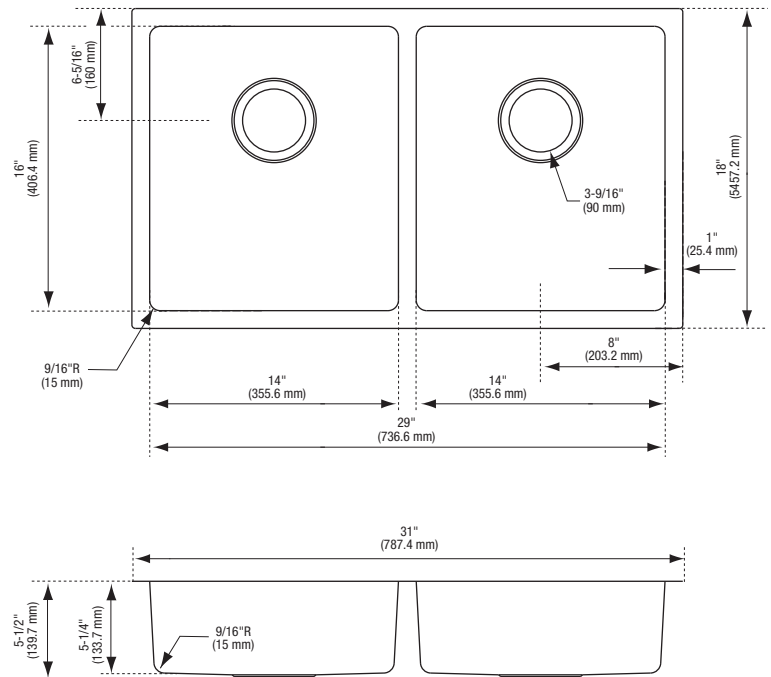

Specifications

PFUC217TA55

Stainless Steel Sink

Product Features

- 18 gauge stainless steel
- Undermount
- Sink clips included
- Overall size: 31" x 18"
- Bowl size: 14" x 16"
- Bowl depth: 5-1/4"
- Drain diameter: 3-9/16"
- Under spray coating and pads for sound deadening and insulation

PFUC217TA55

Model Numbers

PFUC217TA55 31"x18" 18GA 5.5" 2B SS SINK

Product Specifications

* All measurements are nominal. Please verify before actual installation.

Warranty and Codes

This PROFLO stainless steel sink carries a limited warranty. In an effort to continually improve our products, we will make design changes from time to time. We reserve the right to ship newly designed product to fill any order unless it is agreed to in writing to do otherwise.