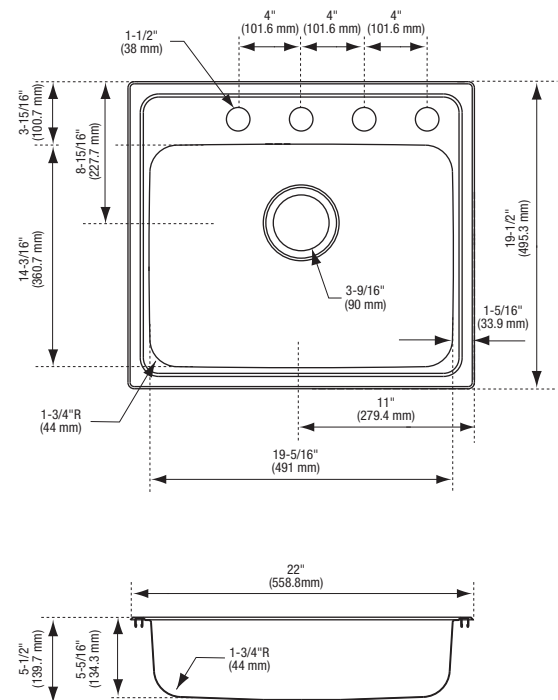

Product Specifications

* All measurements are nominal. Please verify before actual installation.

Warranty and Codes

This PROFLO stainless steel sink carries a limited warranty. In an effort to continually improve our products, we will make design changes from time to time. We reserve the right to ship newly designed product to fill any order unless it is agreed to in writing to do otherwise.

Sink complies with ASME A112.19.3-2017/CSA B45.4-17