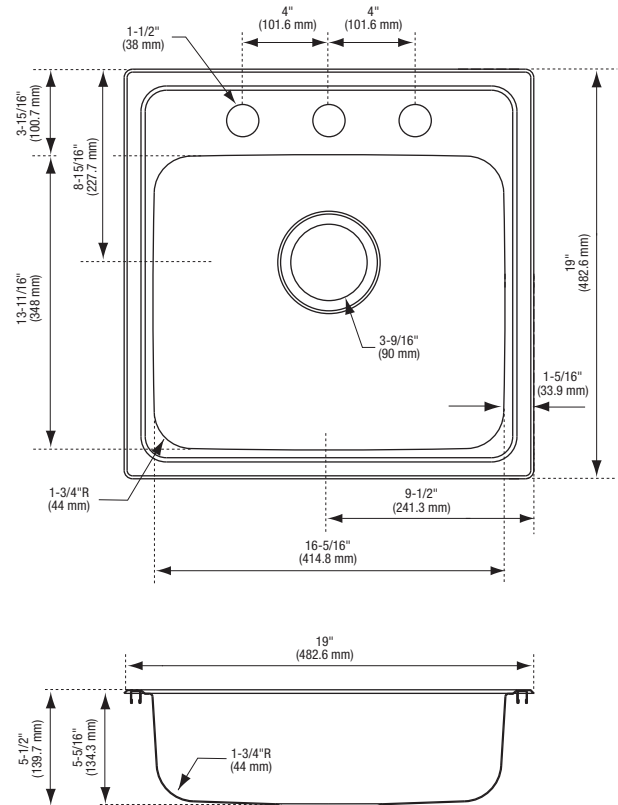

### Product Features

- Stainless steel single-bowl sink
- Self-rimming
- Sink clips included for countertops up to 3/4" thick
- Available with 1 or 3 faucet holes
- 18 gauge
- Includes sound deadening pads for sound reduction and insulation
- DXF cutout file available from [ferguson.com/proflo](http://ferguson.com/proflo)

### General Specifications

- Overall Size: 19" x 19"
- Bowl Size: 16-5/16" x 13-11/16"
- Bowl Depth: 5-5/16"
- Drain Diameter: 3-9/16"
- Minimum Cabinet: size 24"

### Model Numbers

PFSR1919551 19"x19" 1H 5.5 18GA 1B SS SINK

PFSR1919553 19"x19" 3H 5.5 18GA 1B SS SINK

PFSR1919553

### Product Specifications