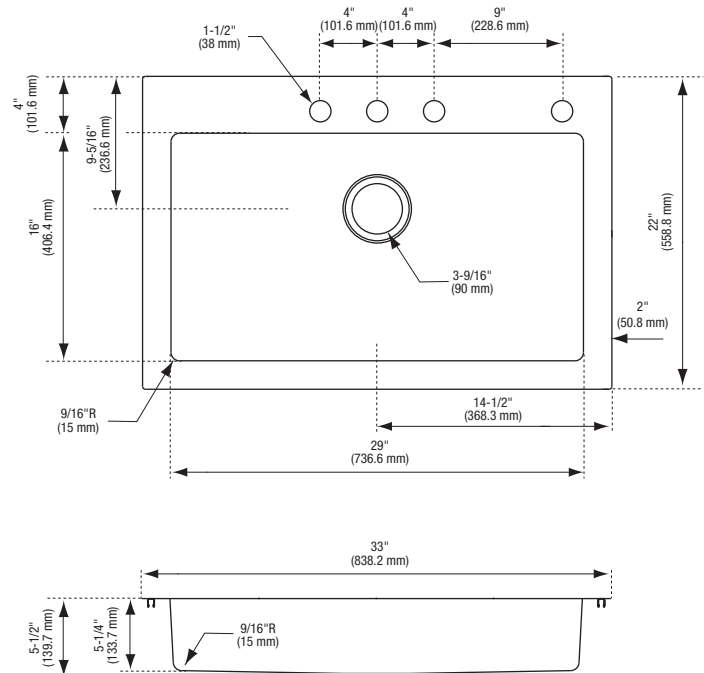

Specifications

PFDM1B3322

Dual Mount Stainless Steel Sink

Product Features

- 18 gauge stainless steel
- Dual mount
- Single bowl
- Available with 1, 3 or 4 faucet holes
- Sink clips included
- Overall size: 33" x 22"
- Bowl size: 29" x 16"
- Bowl depth: 5-1/4"
- Drain diameter: 3-9/16"
- Under spray coating and pads for sound deadening and insulation

PFDM1B3322554

Model Numbers

PFDM1B3322551 33"x22" 1H 5.5 18GA 1B SS Sink

PFDM1B3322553 33"x22" 3H 5.5 18GA 1B SS Sink

PFDM1B3322554 33"x22" 4H 5.5 18GA 1B SS Sink

Product Specifications

Warranty and Codes

This PROFLO stainless steel sink carries a limited warranty. In an effort to continually improve our products, we will make design changes from time to time. We reserve the right to ship newly designed product to fill any order unless it is agreed to in writing to do otherwise.

Sink complies with ASME A112.19.3-2017/CSA B45.4-17

All measurements are nominal. Please verify before actual installation.