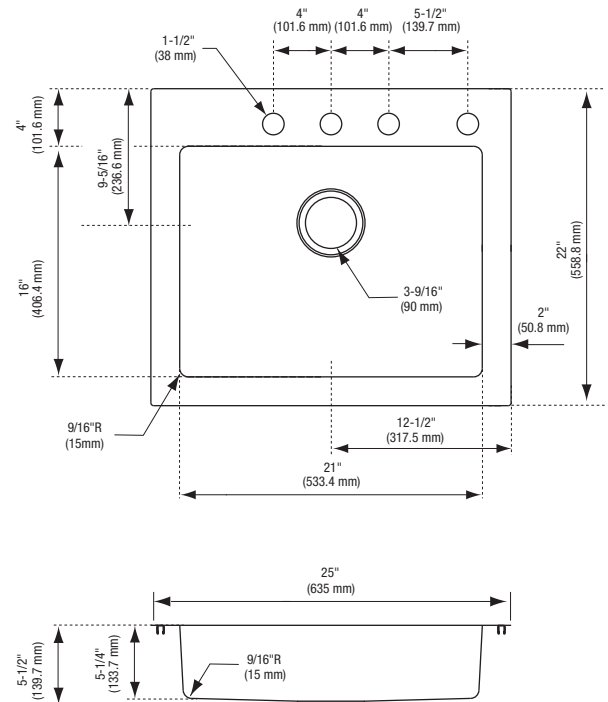

Product Specifications

Warranty and Codes

This PROFLO stainless steel sink carries a limited warranty. In an effort to continually improve our products, we will make design changes from time to time. We reserve the right to ship newly designed product to fill any order unless it is agreed to in writing to do otherwise.

Sink complies with ASME A112.19.3-2017/CSA B45.4-17

* All measurements are nominal. Please verify before actual installation.