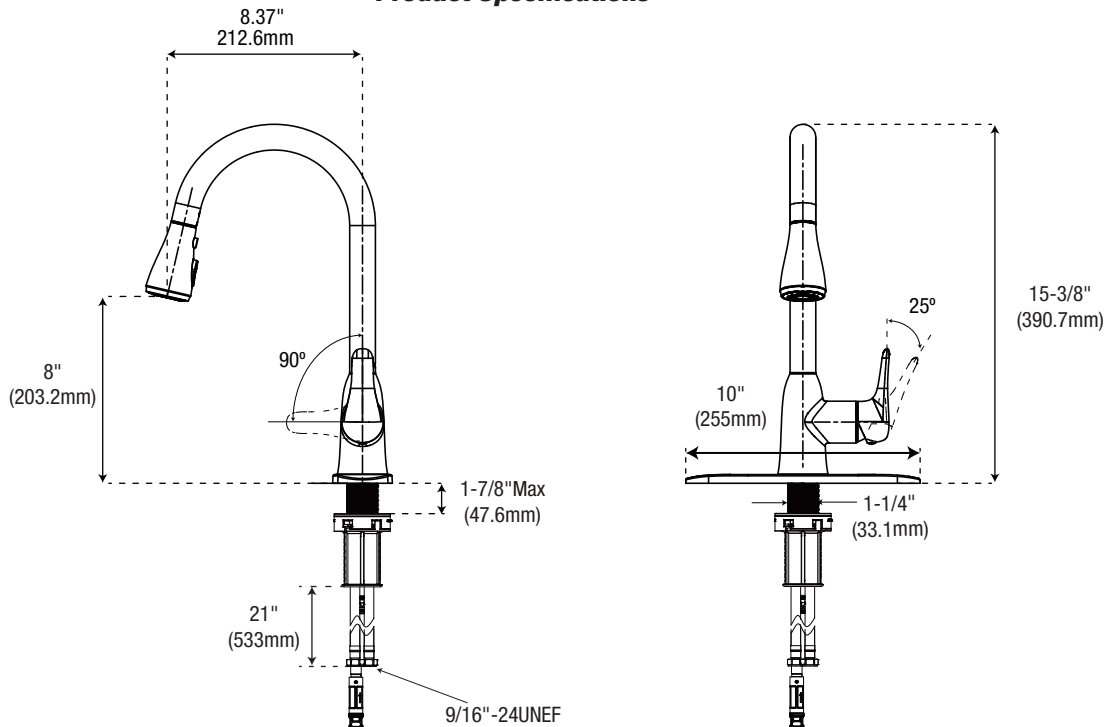

**PFXC8517**

**KIRKHAM PULL-DOWN  
KITCHEN FACUET**

**Product Features**

- Faucet Material: Plastic and Zinc
- Metal lever handle
- Optional deck plate included
- Flow Rate: 1.5 gpm (5.67L/min) at 60 psi
- Quick-mount system
- Meets ASME A112.18.1
- NSF 61 compliant
- cUPC/IAPMO listed
- Handle ADA compliant

**Model numbers**

<b>PFXC8517CP</b>	Chrome
<b>PFXC8517ZBN</b>	PVD brushed nickel

**PFXC8517CP**

**Product Specifications**

\* All measurements are nominal. Please verify before actual installation.

**Warranty and Codes**