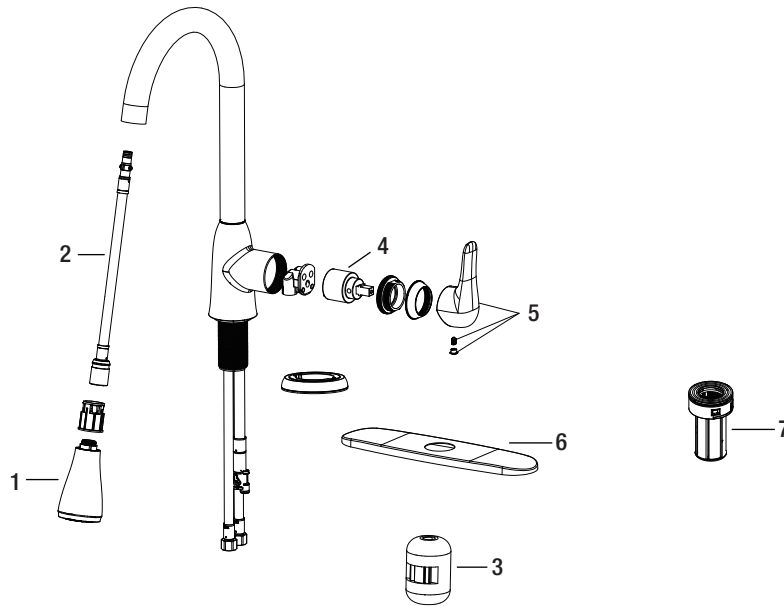

PFXC8517

KIRKHAM PULL-DOWN KITCHEN FAUCET

Model Numbers

PFXC8517CP Chrome
 PFXC8517ZBN PVD brushed nickel

PFXC8517CP

No.	Part & Code	Material Type
1	Spray head	OBPF61211105710* ABS
2	Hose	OBPF83538011 TPE+Nylon
3	Weight	OBPF1121010491024 PP+Iron
4	Cartridge	OBPF2F35X276X01 POM+Ceramic
5	Handle	OBPF71210118110* Zinc alloy
6	Deck plate	OBPF12112101021* Stainless steel+EVA
7	Quick install nut	OBPF120007050073 ABS

*Specify Finish

Warranty and Codes

This product comes complete with installation, operating, care and maintenance instructions. This PROFLO faucet carries a limited lifetime warranty when installed in residential applications. The warranty is five years in commercial applications. This product meets ANSI: A112.18.1.