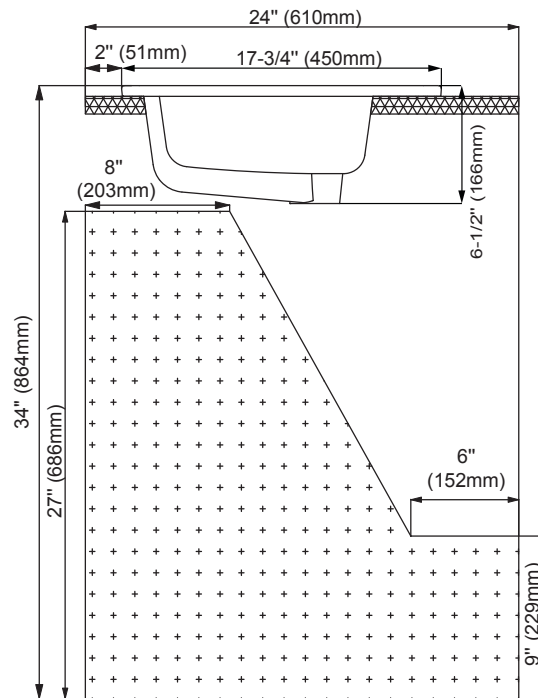

Warranty and Codes

This product comes complete with installation, operating, care and maintenance instructions. This PROFLO sink carries a limited lifetime warranty when installed in residential applications. The warranty is five years in commercial applications.