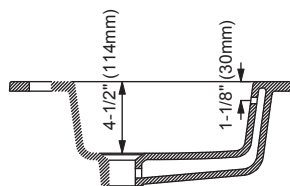

Warranty and Codes

This product comes complete with installation, operating, care and maintenance instructions. This PROFLO sink carries a limited lifetime warranty when installed in residential applications. The warranty is five years in commercial applications.