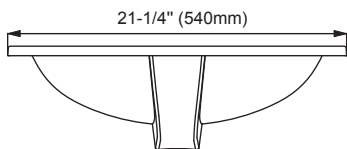

Warranty and Codes

This product comes complete with installation, operating, care and maintenance instructions. This PROFLO sink carries a limited lifetime warranty when installed in residential applications. The warranty is five years in commercial applications.