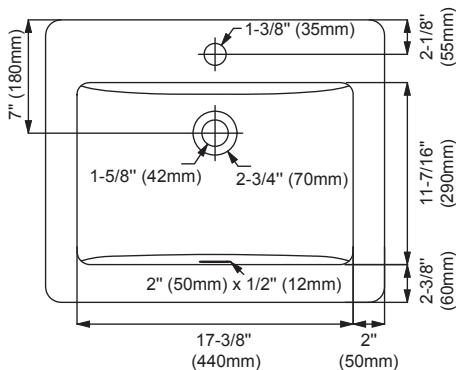

Warranty and Codes

This product comes complete with installation, operating, care and maintenance instructions. This PROFLO sink carries a limited lifetime warranty when installed in residential applications. The warranty is five years in commercial applications.