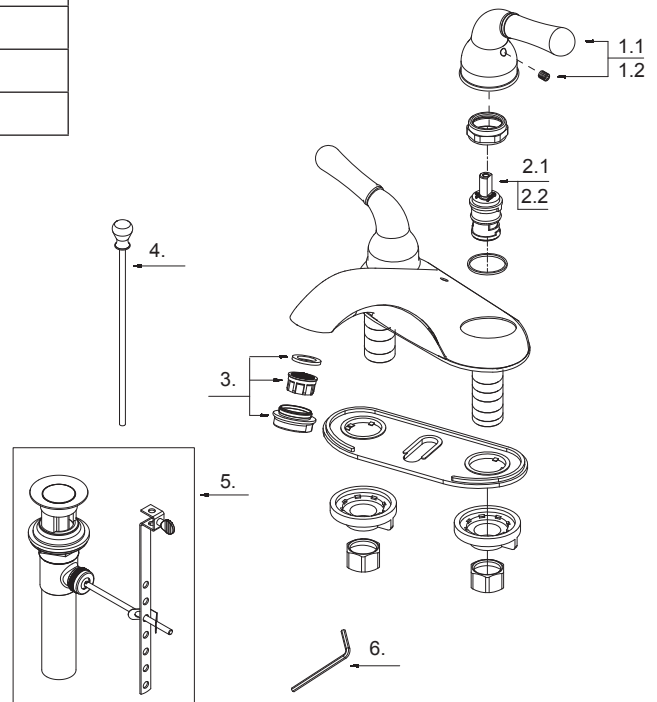

Warranty and Codes

This product comes complete with installation, operating, care and maintenance instructions. This PROFLO faucet carries a limited lifetime warranty when installed in residential applications. The warranty is five years in commercial applications. Compliant with lead content requirements of California AB 1953 and Vermont S.152.