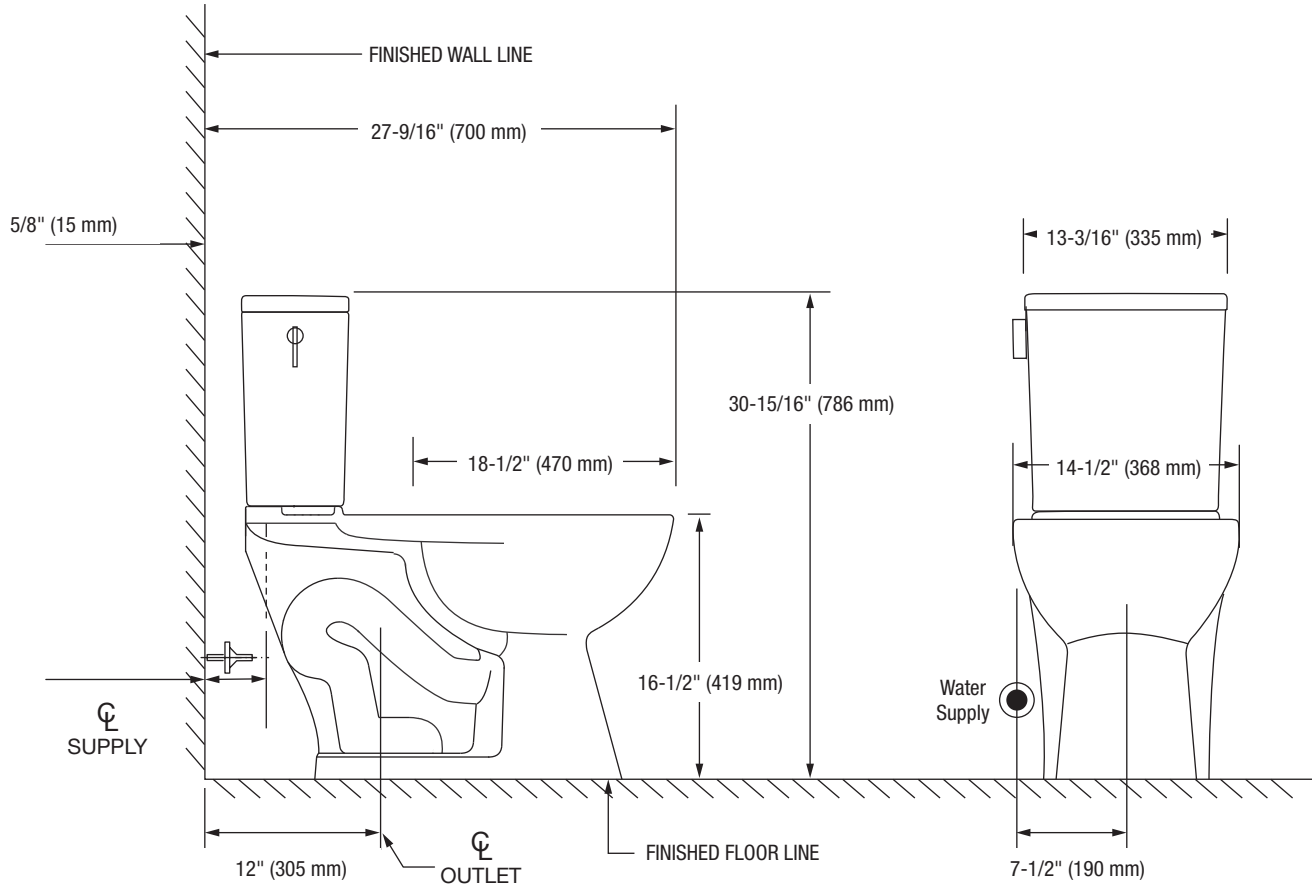

Pogo

Two-Piece Elongated Toilet

Product Features

- 1.28 GPF
- Gravity-fed Siphon Jet Flush
- Vitreous China
- 16-1/2" Elongated Bowl
- Rough-in: 12"
- Flush Valve: 3"
- Trapway: 2" Fully Glazed
- Water Spot: 9-1/2" x 7-1/2"
- Side mounted Chrome Trip Lever
- Sanitary bar on bowl for easy cleaning
- Quick connect, two-bolt tank-to-bowl installation
- Tanks are reversible, can be installed as left hand or right hand
- Includes 16" stainless steel braided supply line

Available Colors: White (WH)

Tank

PF3012AWH 12" Rough-in Tank

Bowl

PF3002WH Elongated Bowl - 16-1/2"

Codes and Certifications

- IAPMO/cUPC
- EPA WaterSense Certified
- ASME A112.19.2 / CAS B45.1
- MaP Rated 1000g
- Meets ADA guidelines

Pogo

Two-Piece Elongated Toilet

Bowl Footprint Dimensions

Note: All dimensions and specifications are nominal and may vary: Dimensions of 8" and greater have a tolerance of +3%. Dimensions less than 8" have a tolerance of +5%.