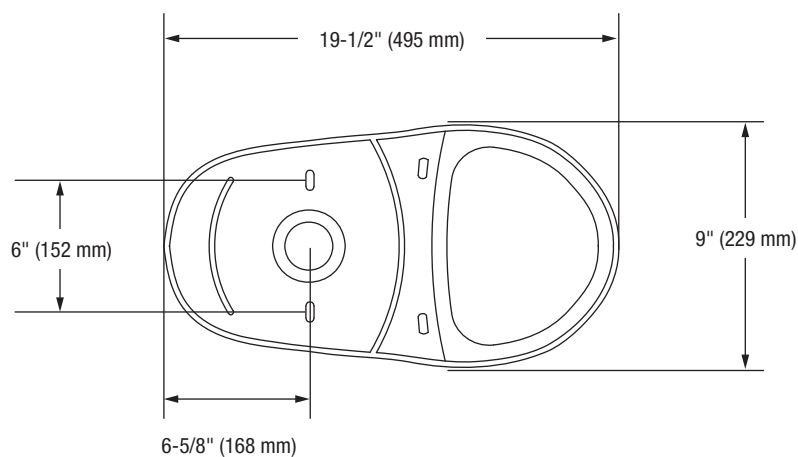

Pogo

Two-Piece Elongated Toilet

Product Features

- 1.28 GPF
- Gravity-fed Siphon Jet Flush
- Vitreous China
- 16-1/2" Elongated Bowl
- Rough-in: 12"
- Flush Valve: 3"
- Trapway: 2" Fully Glazed
- Water Spot: 9-1/2" x 7-1/2"
- Side mounted Chrome Trip Lever
- Sanitary bar on bowl for easy cleaning
- Quick connect, two-bolt tank-to-bowl installation
- Tanks are reversible, can be installed as left hand or right hand
- Includes 16" stainless steel braided supply line

Pogo

Two-Piece Elongated Toilet

Bowl Footprint Dimensions

Note: All dimensions and specifications are nominal and may vary: Dimensions of 8" and greater have a tolerance of +3%. Dimensions less than 8" have a tolerance of +5%.