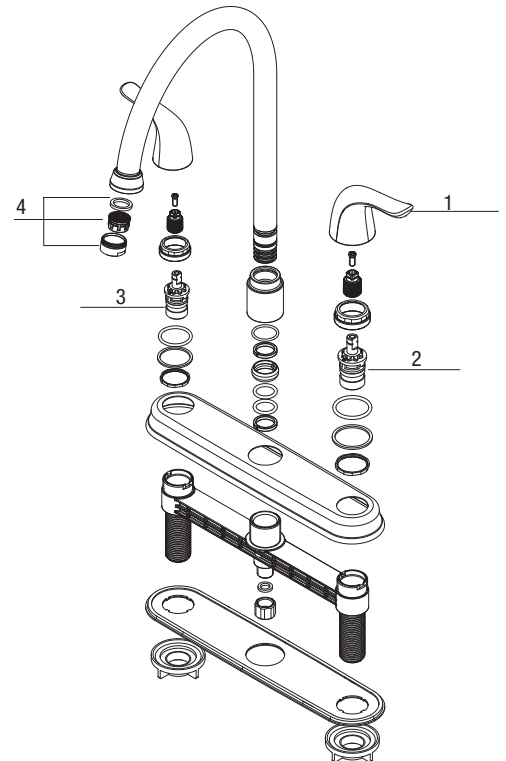

Warranty and Codes

This product comes complete with installation, operating, care and maintenance instructions. This PROFLO faucet carries a limited lifetime warranty when installed in residential applications. The warranty is five years in commercial applications. This product meets ANSI: A112.18.1. Compliant with lead content requirements of US Senate Bill S.3874