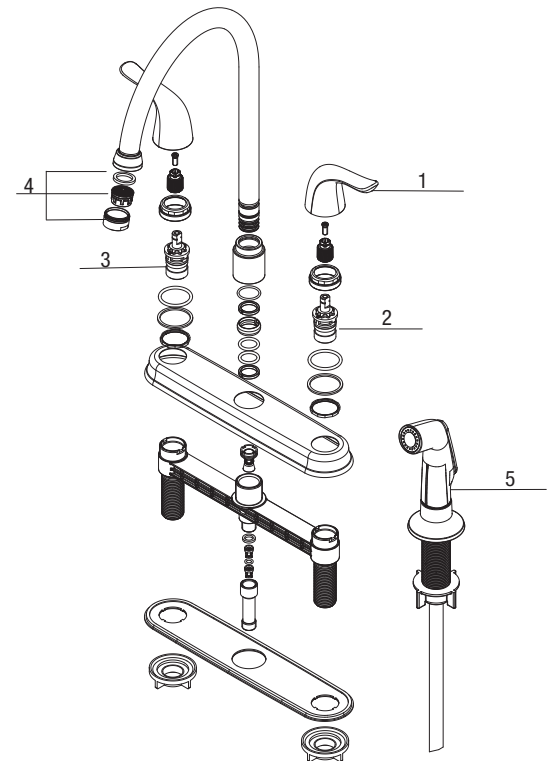

Warranty and Codes

This product comes complete with installation, operating, care and maintenance instructions. This PROFLO faucet carries a limited lifetime warranty when installed in residential applications. The warranty is five years in commercial applications. This product meets ANSI: A112.18.1. Compliant with lead content requirements of US Senate Bill S.3874