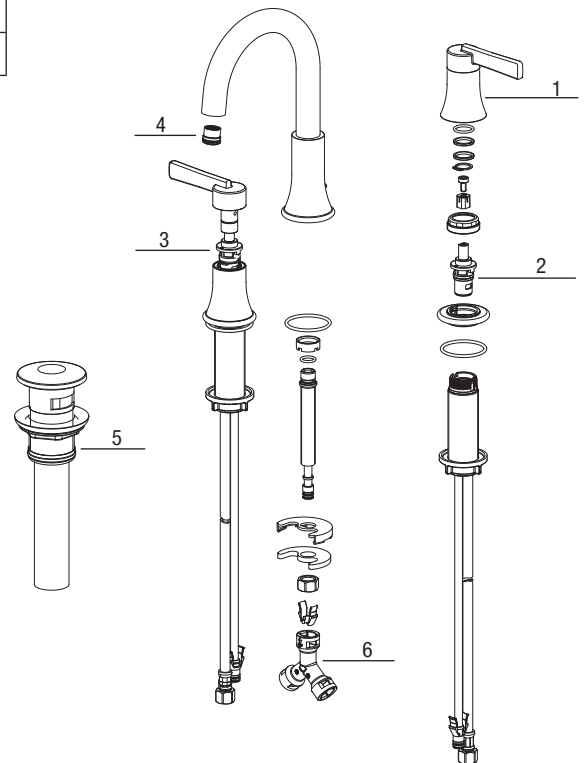

PFWSC8867 TWO HANDLE WIDESPREAD LAVATORY FAUCET

Model Numbers

PFWSC8867CP	Chrome
PFWSC8867ZBN	PVD brushed nickel
PFWSC8867MB	Matte black

No.	Item	Part Number	Material Type
1	Handle Assembly	OBPF75Y03610000*	Metal, Plastic
2	Cartridges-Cold	OBPF25D8003600PLO	Plastic, Ceramic, Metal
3	Cartridges-Hot	OBPF25D8003500PLO	Plastic, Ceramic, Metal
4	Aerator Assembly	OBPF55E0005200PLO	Plastic
5	Pop Up Drain	OBPF95Y0049900*	Metal, Plastic
6	Connector	OBPF85J0038800PLO	Plastic

*specify finish

PFWSC8867CP

Warranty and Codes

This product comes complete with installation, operating, care and maintenance instructions. This PROFLO faucet carries a limited lifetime warranty when installed in residential applications. The warranty is five years in commercial applications. This product meets ANSI: A112.18.1. Compliant with lead content requirements of US Senate Bill S.3874