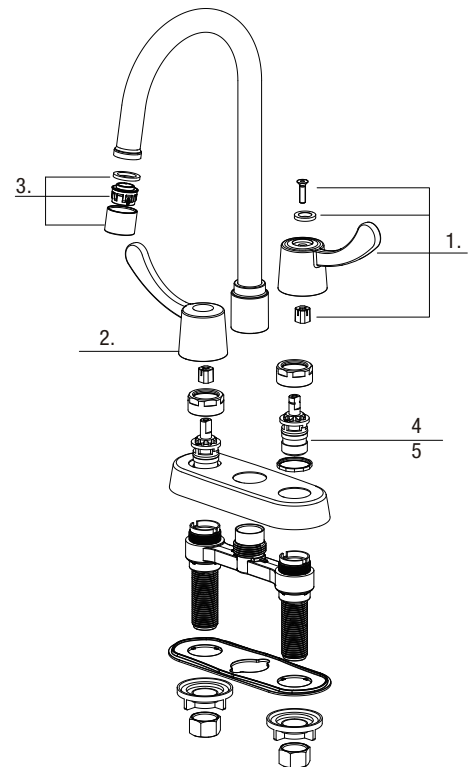

PFWSC1397 TWO HANDLE BAR FAUCET

Model Numbers

PFWSC1397CP Chrome

No.	Item	Part Number	Material Type
1	Handle Assembly-Cold	OBPF75Y03618010*	Metal, Plastic
2	Handle Assembly-Hot	OBPF75Y03618000*	Metal, Plastic
3	Aerator Assembly	OBPF55Y03617000*	Plastic, Ceramic
4	Cartridges-Cold	OBPF25D8003100NT0	Plastic, Ceramic, Metal
5	Cartridges-Hot	OBPF25D8003000NT0	Plastic, Ceramic, Metal

*specify finish

PFWSC1397CP

Warranty and Codes

This product comes complete with installation, operating, care and maintenance instructions. This PROFLO faucet carries a limited lifetime warranty when installed in residential applications. The warranty is five years in commercial applications. This product meets ANSI: A112.18.1. Compliant with lead content requirements of US Senate Bill S.3874