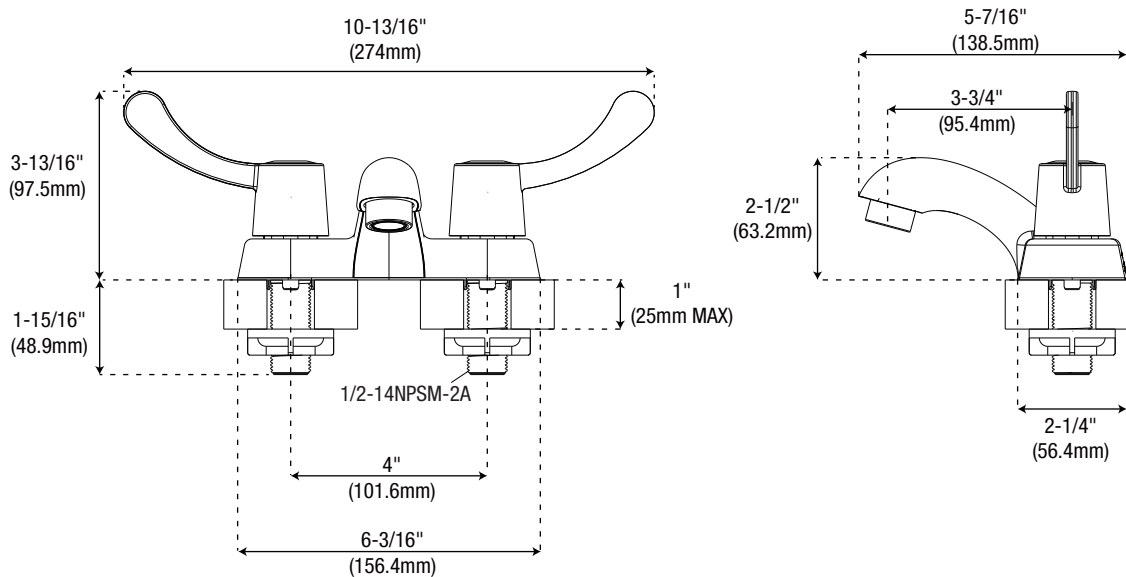

Specifications

PFWSC13475LCP

Centerset Bathroom Faucet

Product Features

- Ceramic cartridges
- Metal lever handles
- Max. flow rate: 0.5 gpm (1.9 L/min) at 60 psi
- Without pop up
- cUPC/IAPMO listed
- ADA Compliant

Model Numbers

PFWSC13475LCP Chrome

PFWSC13475LCP

Product Specifications

NOTE: All dimensions and specifications are nominal and may vary $\pm 1/4"$. Use actual products for accuracy in critical situations.