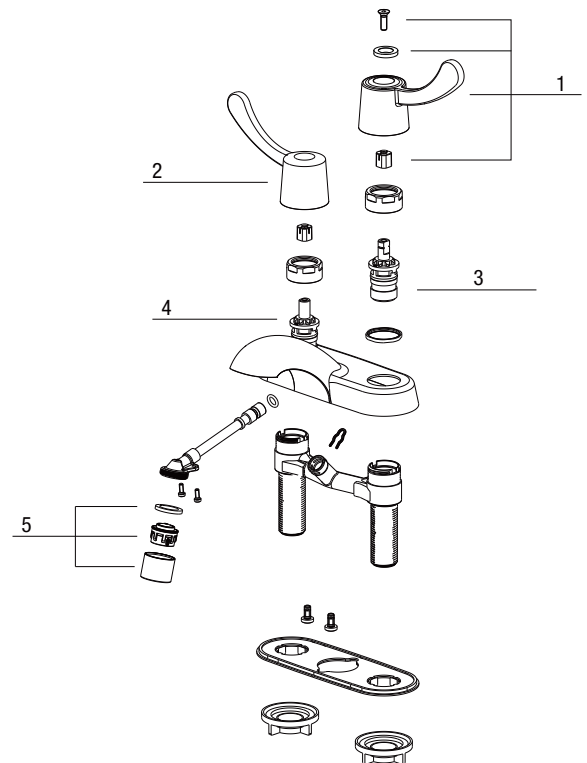

PFWSC13475L CENTERSET BATHROOM FAUCET

Model Numbers

PFWSC13475LCP Chrome

| No. | Item | Part Number | Material Type |
|-----|----------------------|-------------------|-------------------------|
| 1 | Handle Assembly-Cold | OBPF75Y03618010* | Metal, Plastic |
| 2 | Handle Assembly-Hot | OBPF75Y03618000* | Metal, Plastic |
| 3 | Cartridges-Cold | OBPF25D8003100NT0 | Plastic, Ceramic, Metal |
| 4 | Cartridges-Hot | OBPF25D8003000NT0 | Plastic, Ceramic, Metal |
| 5 | Aerator Assembly | OBPF55Y03617000* | Metal, Plastic |

PFWSC13475LCP

*specify finish

Warranty and Codes

This product comes complete with installation, operating, care and maintenance instructions. This PROFLO faucet carries a limited lifetime warranty when installed in residential applications. The warranty is five years in commercial applications. This product meets ANSI: A112.18.1. Compliant with lead content requirements of US Senate Bill S.3874