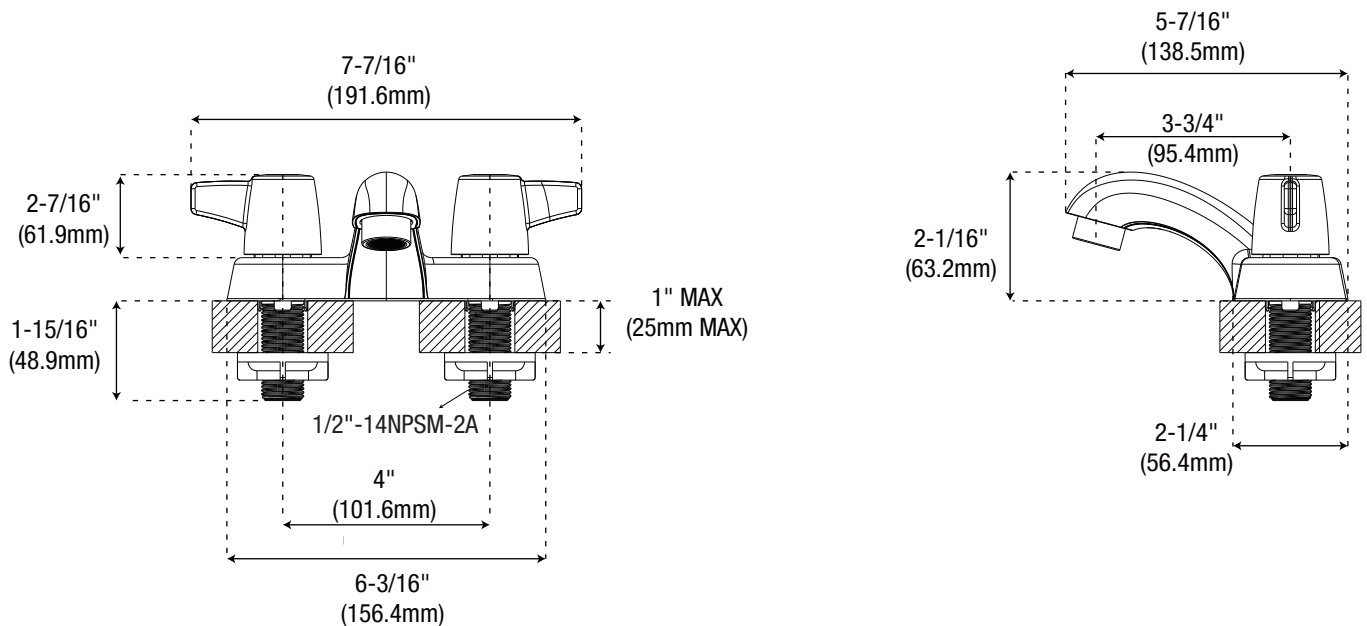

Specifications

PFWSC1147LCP

Centerset Bathroom Faucet

Product Features

- Ceramic cartridges
- Metal lever handles
- Max. flow rate: 1.2 gpm (4.5 L/min) at 60 psi
- EPA WaterSense approved
- cUPC/IAPMO listed
- ADA Compliant

Model Numbers

PFWSC1147LCP Chrome

PFWSC1147LCP

Product Specifications

NOTE: All dimensions and specifications are nominal and may vary $\pm 1/4"$. Use actual products for accuracy in critical situations.

Warranty and Codes