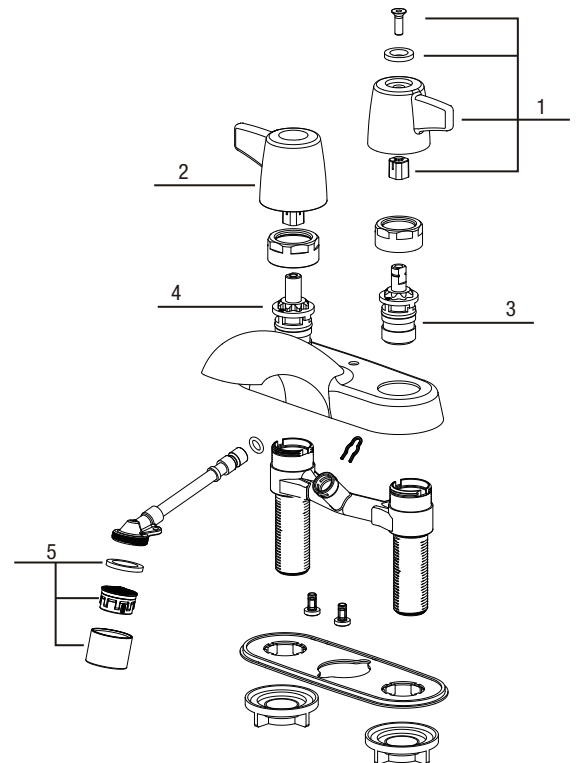

PFWSC1147L CENTERSET BATHROOM FAUCET

Model Numbers

PFWSC1147LCP Chrome

No.	Item	Part Number	Material Type
1	Handle Assembly-Cold	OBPF75Y03619010*	Metal, Plastic
2	Handle Assembly-Hot	OBPF75Y03619000*	Metal, Plastic
3	Cartridges-Cold	OBPF25D8003100NT0	Plastic, Ceramic, Metal
4	Cartridges-Hot	OBPF25D8003000NT0	Plastic, Ceramic, Metal
5	Aerator Assembly	OBPF55Y03617000*	Plastic, Rubber

PFWSC1147LCP

*specify finish

Warranty and Codes

This product comes complete with installation, operating, care and maintenance instructions. This PROFLO faucet carries a limited lifetime warranty when installed in residential applications. The warranty is five years in commercial applications. This product meets ANSI: A112.18.1. Compliant with lead content requirements of US Senate Bill S.3874