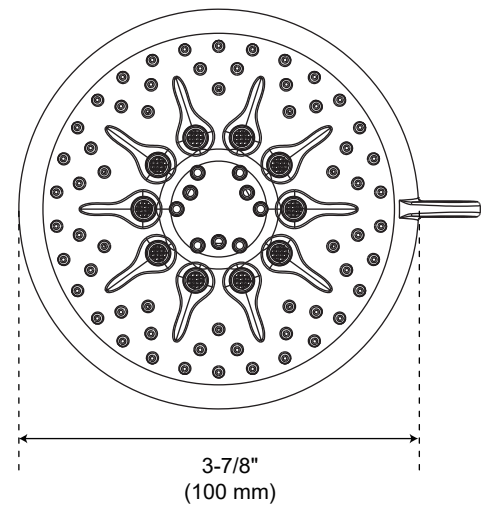

For detailed warranty information, visit ferguson.com/proflo-faucet-warranty.