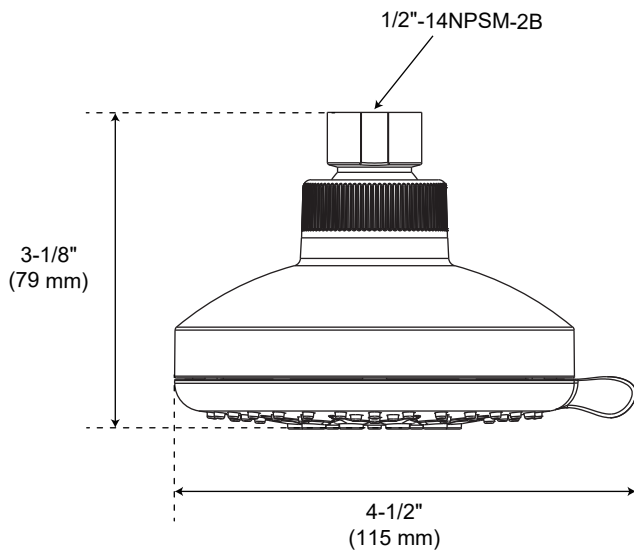

For detailed warranty information, visit ferguson.com/proflo-faucet-warranty.