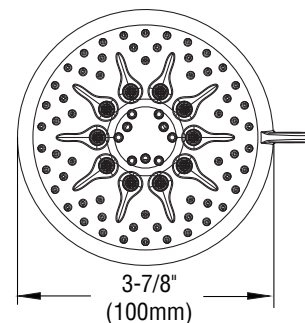

PFSH383

Showerhead

Product Features

- Five function showerhead (spray, massage, spray+massage, aerated, spray+aerated)
- Brass and ABS construction
- 1/2" connection
- Max. flow rate: 1.75 gpm
- Easy clean nozzles
- cUPC / WaterSense / IAPMO listed

PFSH383

Model Numbers

PFSH383 Chrome
PFSH383ZBN Brushed Nickel

Product Specification

Warranty and Codes

This PROFLO product carries a limited lifetime warranty in residential applications. Warranty is 5 years in commercial applications. This product come complete with installation, operating, care and maintenance instructions. This product meets ASME: A112.18.1.