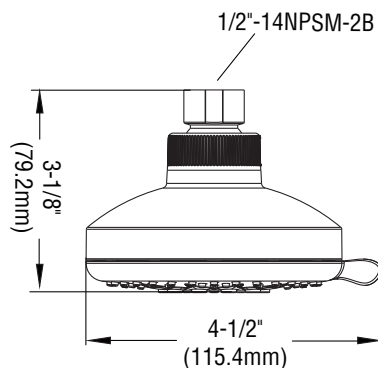

PFSH383

Showerhead

Product Features

- Five function showerhead (spray, massage, spray+massage, aerated, spray+aerated)
- Brass and ABS construction
- 1/2" connection
- Max. flow rate: 1.75 gpm
- Easy clean nozzles
- cUPC / WaterSense / IAPMO listed

PFSH383

Model Numbers

PFSH383 Chrome
PFSH383ZBN Brushed Nickel

Product Specification

Warranty and Codes

This PROFLO product carries a limited lifetime warranty in residential applications. Warranty is 5 years in commercial applications. This product come complete with installation, operating, care and maintenance instructions. This product meets ASME: A112.18.1.