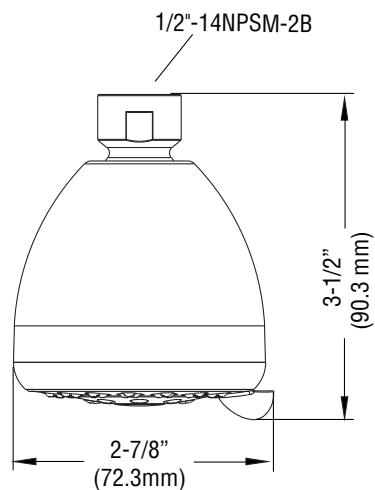

Product Specification

Warranty and Codes

This PROFLO product carries a limited lifetime warranty in residential applications. Warranty is 5 years in commercial applications. This product come complete with installation, operating, care and maintenance instructions. This product meets ASME: A112.18.1.