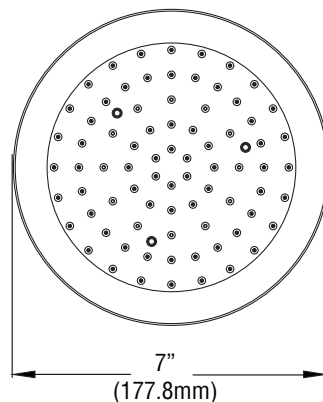

Product Specification

Warranty and Codes

This PROFLO product carries a limited lifetime warranty in residential applications. Warranty is 5 years in commercial applications. This product come complete with installation, operating, care and maintenance instructions. This product meets ASME: A112.18.1.

Distributed Exclusively by Ferguson and Wolseley Canada

©2018 Ferguson Enterprises, Inc. All Rights Reserved.

CAP 02/2023