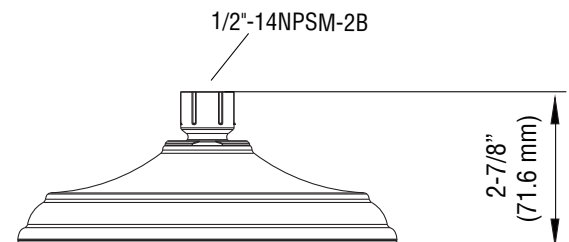

Product Specification

Warranty and Codes

This PROFLO product carries a limited lifetime warranty in residential applications. Warranty is 5 years in commercial applications. This product come complete with installation, operating, care and maintenance instructions. This product meets ASME: A112.18.1.

Distributed Exclusively by Ferguson and Wolseley Canada

©2018 Ferguson Enterprises, Inc. All Rights Reserved.

CAP 02/2023