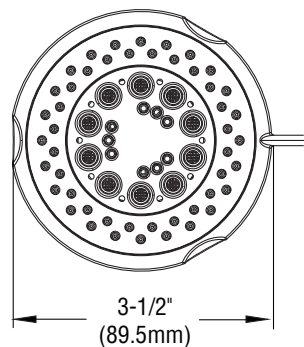

Product Specification

Warranty and Codes

This PROFLO product carries a limited lifetime warranty in residential applications. Warranty is 5 years in commercial applications. This product come complete with installation, operating, care and maintenance instructions. This product meets ASME: A112.18.1.