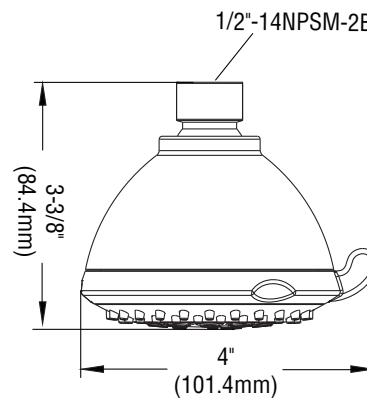

Product Specification

Warranty and Codes

This PROFLO product carries a limited lifetime warranty in residential applications. Warranty is 5 years in commercial applications. This product come complete with installation, operating, care and maintenance instructions. This product meets ASME: A112.18.1.