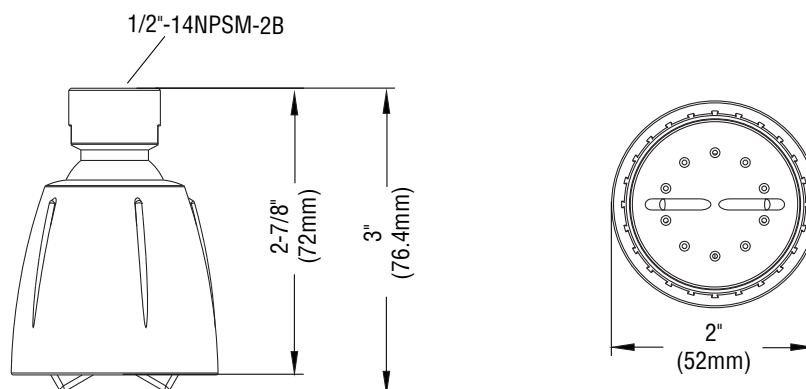

Product Specification

Warranty and Codes

This PROFLO product carries a limited lifetime warranty in residential applications. Warranty is 5 years in commercial applications. This product come complete with installation, operating, care and maintenance instructions. This product meets ASME: A112.18.1.