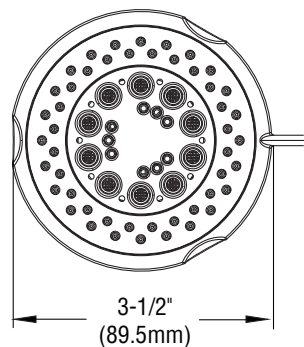

PFSH382

Showerhead

Product Features

- Five function showerhead
- Brass and ABS construction
- 1/2" connection
- Max. flow rate: 1.75 gpm
- Easy clean nozzles
- cUPC / WaterSense / IAPMO listed

Function

Full Spray

PFSH382

Model Numbers

PFSH382 Chrome

Product Specification

Warranty and Codes

This PROFLO product carries a limited lifetime warranty in residential applications. Warranty is 5 years in commercial applications. This product come complete with installation, operating, care and maintenance instructions. This product meets ASME: A112.18.1.