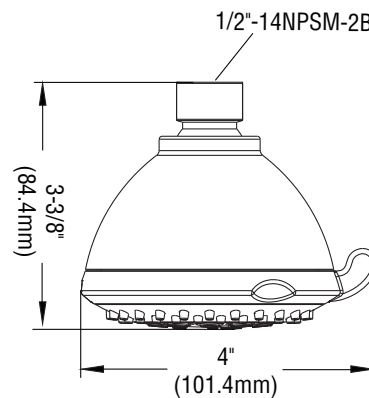

Product Specification

Warranty and Codes

This PROFLO product carries a limited lifetime warranty in residential applications. Warranty is 5 years in commercial applications. This product come complete with installation, operating, care and maintenance instructions. This product meets ASME: A112.18.1.