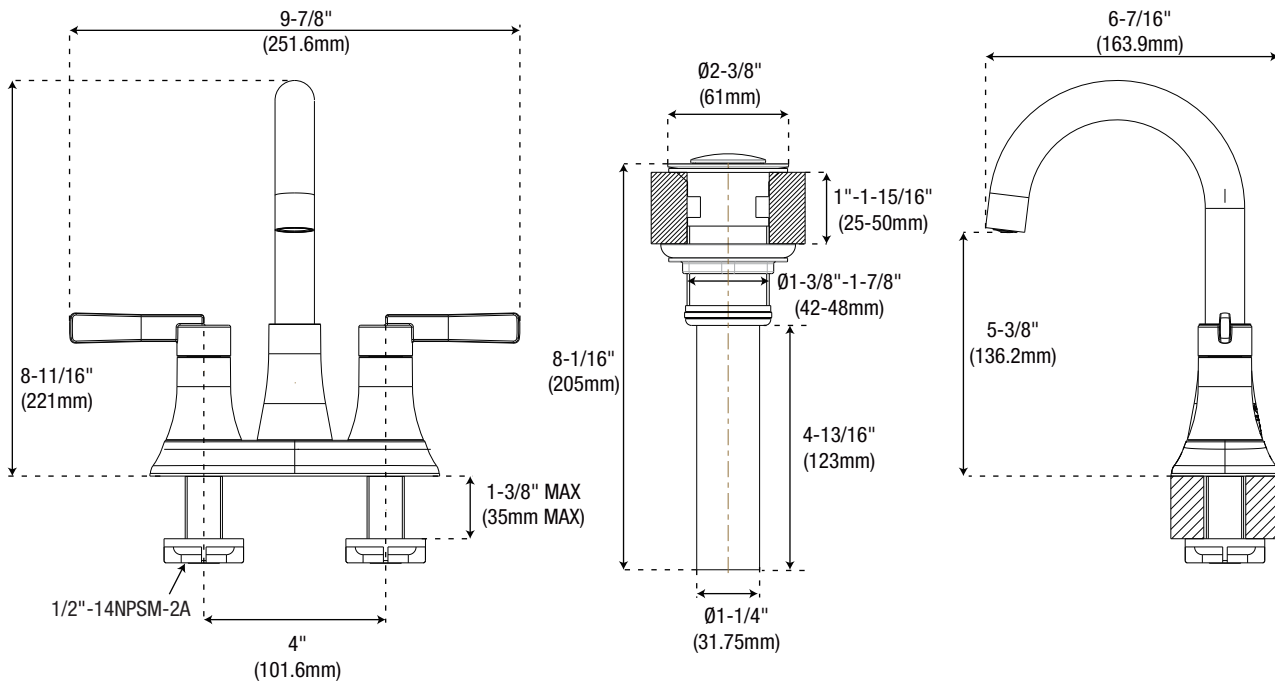

Specifications

PFWSC8847 ORRS COLLECTION

TWO HANDLE LAVATORY FAUCET

Product Features

- Ceramic disc cartridges
- Metal lever handle
- With metal pop-up
- Max. flow rate: 1.2 gpm (4.5 L/min) at 60 psi
- EPA WaterSense approved
- cUPC/IAPMO listed
- ADA compliant

Model Numbers

PFWSC8847CP	Chrome
PFWSC8847ZBN	Brushed nickel
PFWSC8847MB	Matte black

PFWSC8847CP

Product Specifications

NOTE: All dimensions and specifications are nominal and may vary ±1/4". Use actual products for accuracy in critical situations.