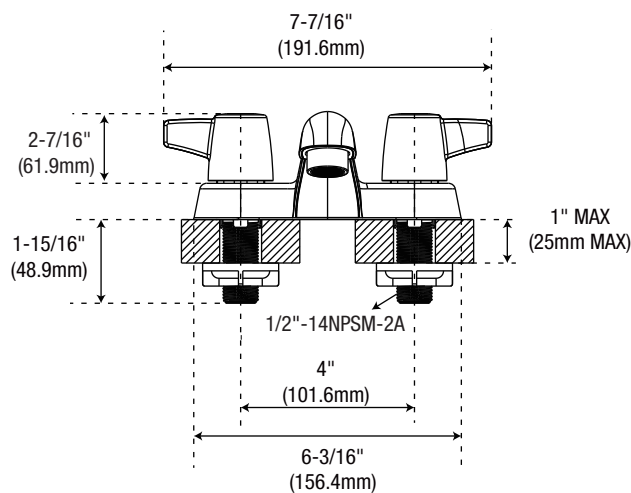

For detailed warranty information, visit ferguson.com/proflo-faucet-warranty.