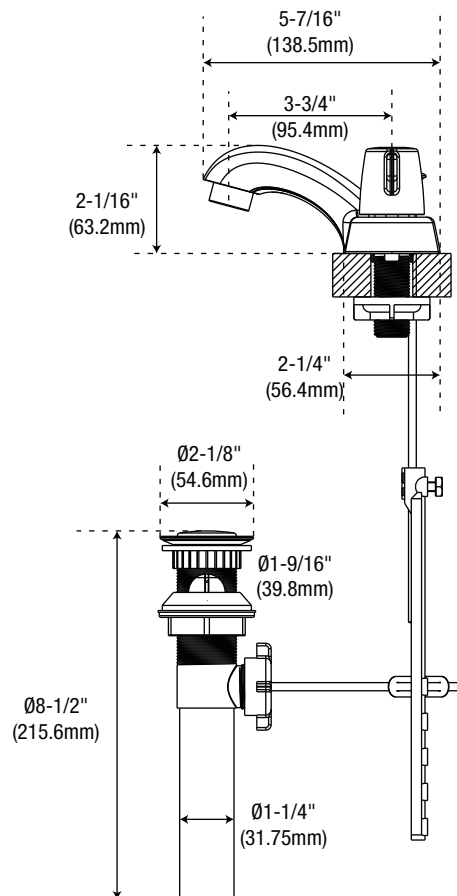

For detailed warranty information, visit ferguson.com/proflo-faucet-warranty.