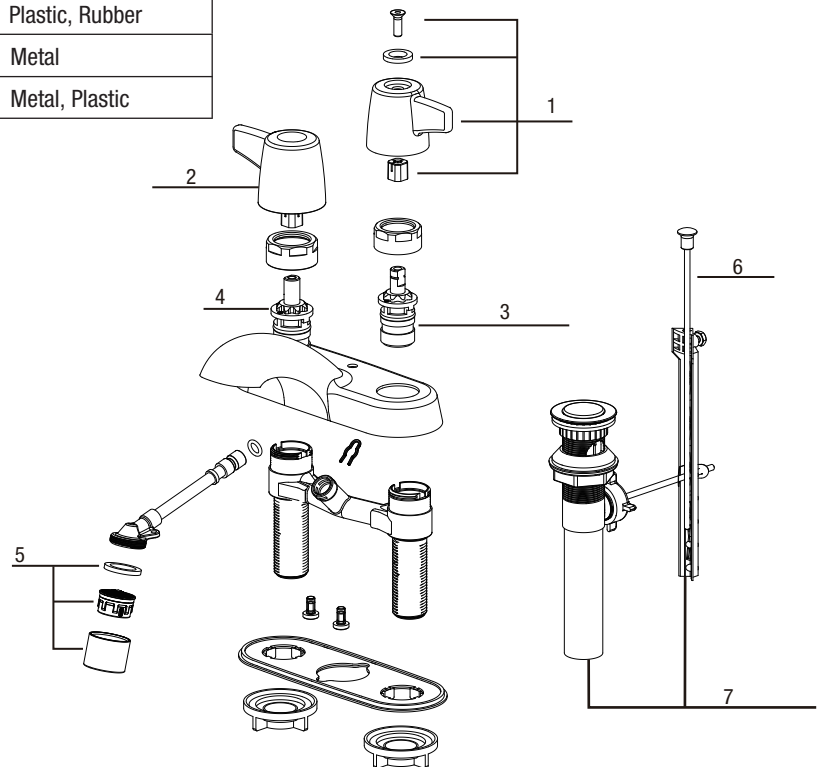

PFWSC1147 CENTERSET BATHROOM FAUCET

Model Numbers

PFWSC1147CP Chrome

No.	Item	Part Number	Material Type
1	Handle Assembly-Cold	OBPF75Y03619010*	Metal, Plastic
2	Handle Assembly-Hot	OBPF75Y03619000*	Metal, Plastic
3	Cartridges-Cold	OBPF25D8003100NT0	Plastic, Ceramic, Metal
4	Cartridges-Hot	OBPF25D8003000NT0	Plastic, Ceramic, Metal
5	Aerator Assembly	OBPF55Y03617000*	Plastic, Rubber
6	Lift Rod	OBPF75H0M0043*	Metal
7	Pop-Up Drain	OBPF98002	Metal, Plastic

PFWSC1147CP

*specify finish

Warranty and Codes

This product comes complete with installation, operating, care and maintenance instructions. This PROFLO faucet carries a limited lifetime warranty when installed in residential applications. The warranty is five years in commercial applications. This product meets ANSI: A112.18.1. Compliant with lead content requirements of US Senate Bill S.3874