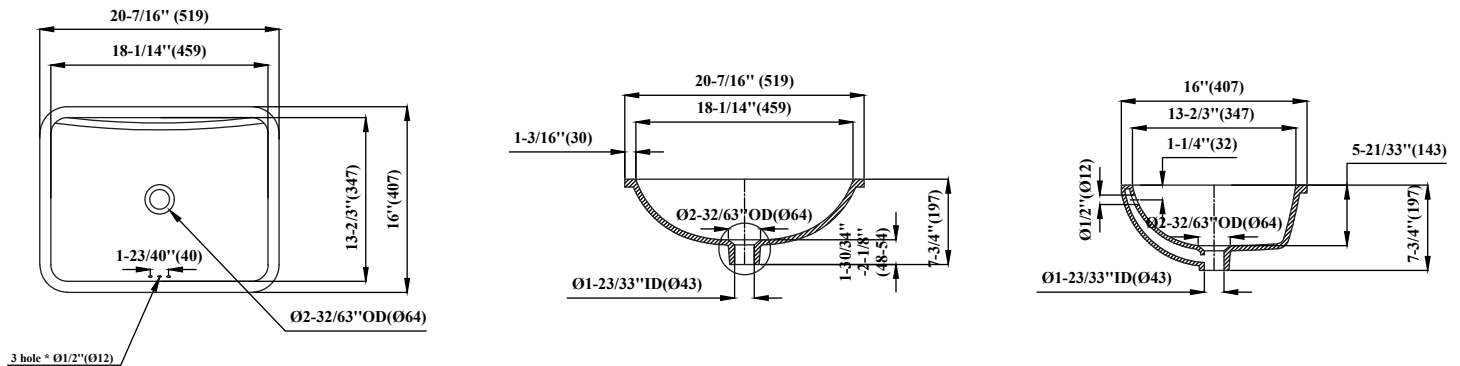

### Product Features

- Vitreous china with front overflow
- Rectangle undercounter lavatory
- Mounting clips included
- Internal basin depth: 5-21/33"
- Meets ASME standard: A112.19.2M
- cUPC/IAPMO listed
- Available in white

### Dimensions

- Interior: 18-1/14" x 13-2/3"
- Exterior: 20-7/16" x 16"

### Product Specifications

\*All dimensions and specifications are nominal and may vary: Dimensions of 8" and greater have a tolerance of +3%. Dimensions less than 8" have a tolerance of +5%.

Please utilize the current cutout template for countertop cutouts.