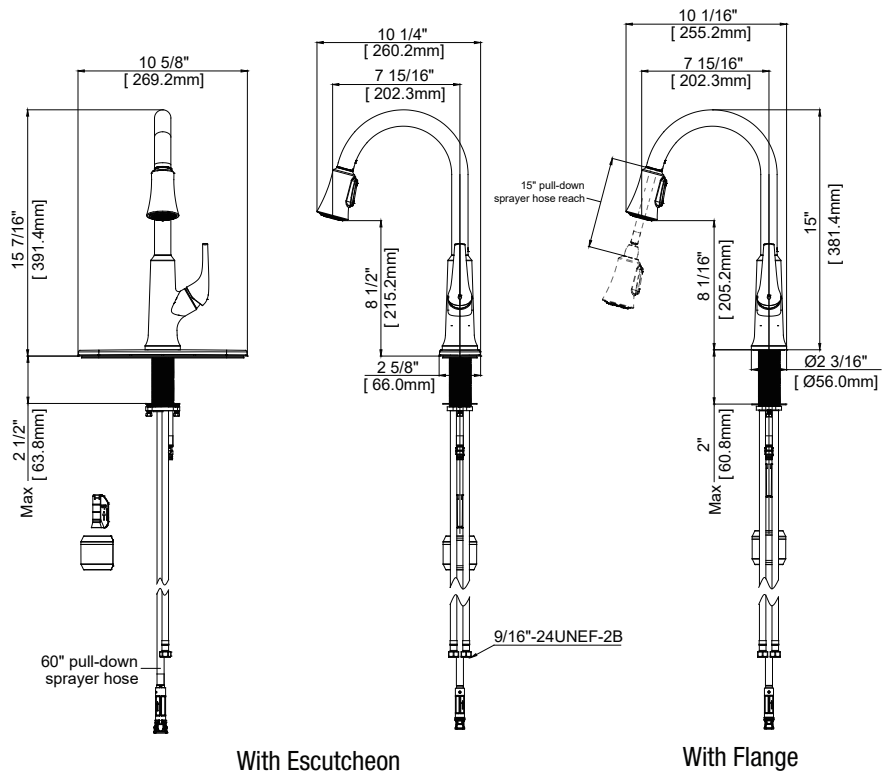

Model Numbers

PFXCM1M314 Chrome
PFXCM1M314ZBN Brushed Nickel

Warranty and Codes

This product comes complete with installation, operating, care and maintenance instructions. This PROFLO faucet carries a limited lifetime warranty when installed in residential applications. The warranty is five years in commercial applications.

*Compliant with lead content requirements of California AB 1953.

FERGUSON.COM/PROFLO