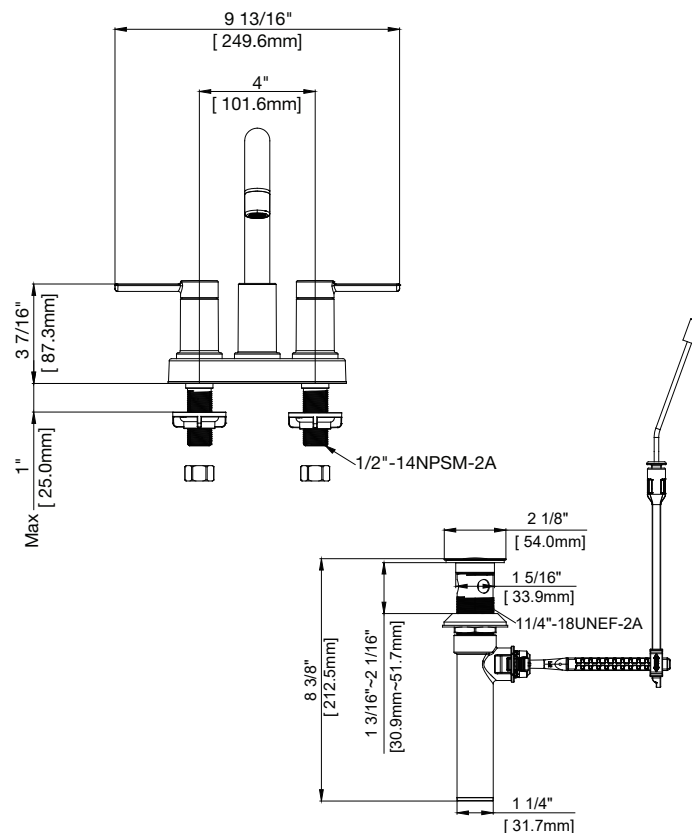

Model Numbers

- PFWSCM2M316 Chrome
- PFWSCM2M316ZBN Brushed Nickel

Warranty and Codes

This product comes complete with installation, operating, care and maintenance instructions. This PROFLO faucet carries a limited lifetime warranty when installed in residential applications. The warranty is five years in commercial applications.

*Compliant with lead content requirements of California AB1953

NSF/ANSI/CAN 372
NSF/ANSI/CAN 61-9 Qs1