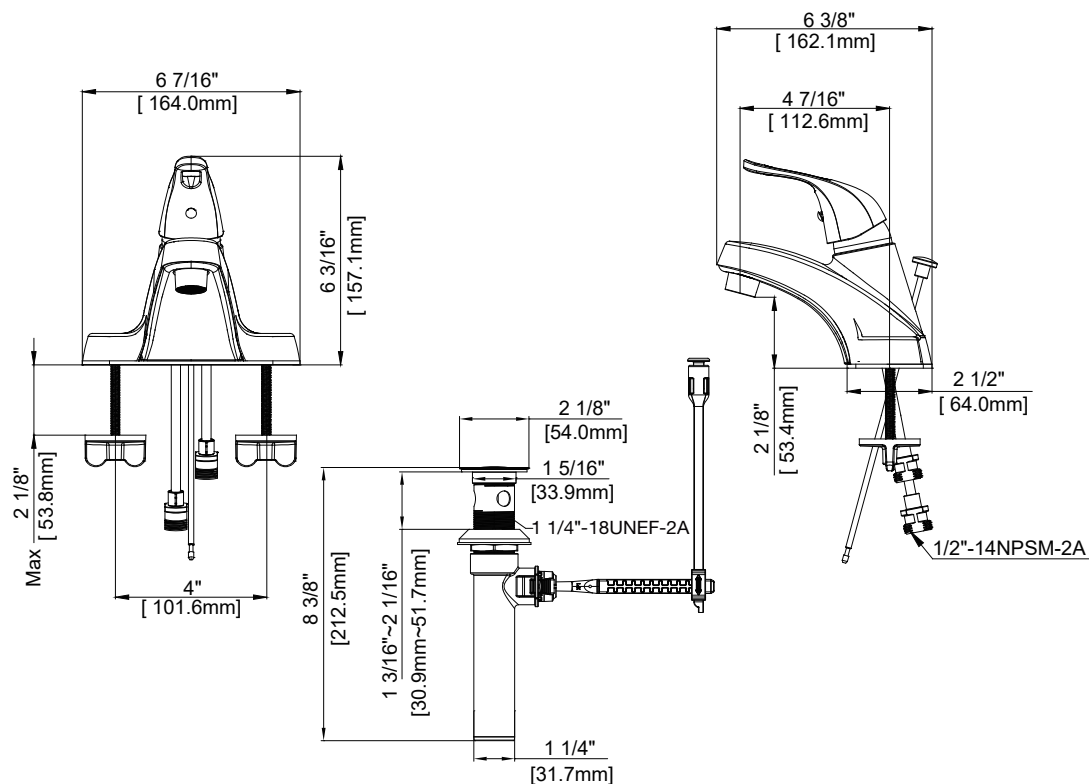

Model Numbers

PFWSCM1M313	Chrome
PFWSCM1M313ZBN	Brushed Nickel

Warranty and Codes

This product comes complete with installation, operating, care and maintenance instructions. This PROFLO faucet carries a limited lifetime warranty when installed in residential applications. The warranty is five years in commercial applications.

*Compliant with lead content requirements of California AB1953

Distributed Exclusively by Ferguson and Wolseley Canada
©2023 Ferguson Enterprises, LLC. All Rights Reserved.

FERGUSON.COM/PROFLO

03/30/23 Rev.A