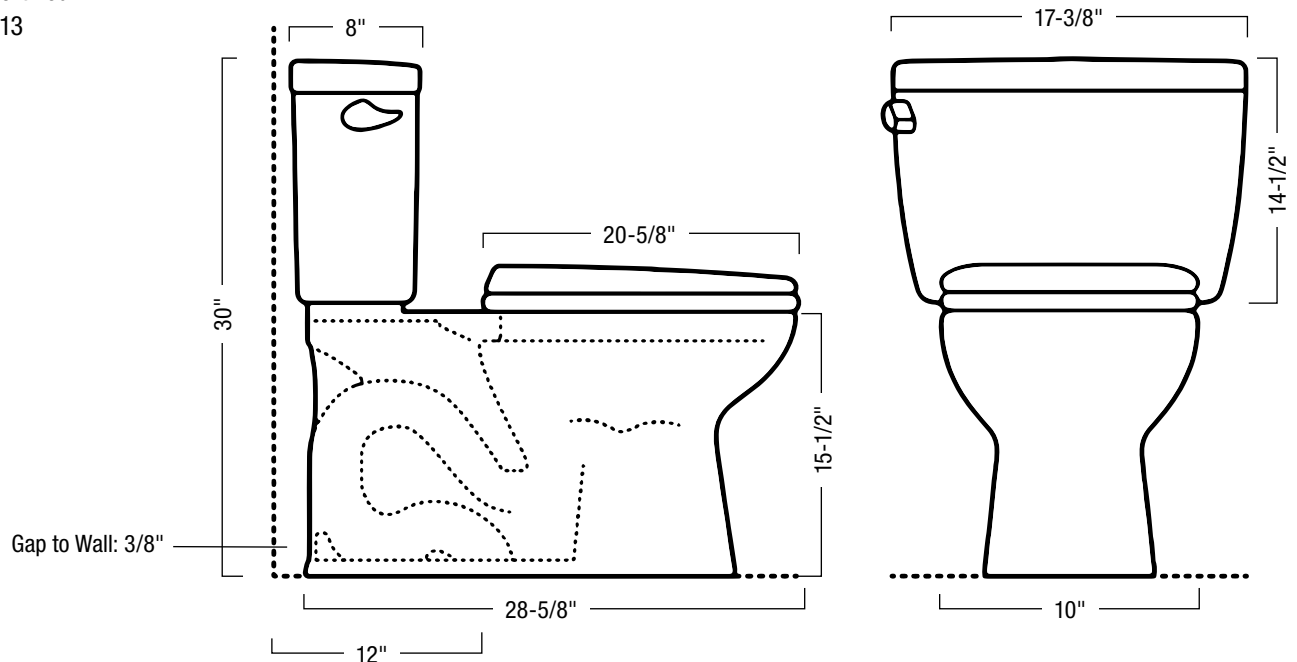

Codes and Certifications

- cUPC Listed
- WaterSense Certified
- CSA B45.1 2013

Warranty and Codes

This product comes complete with installation, operating, care and maintenance instructions. All PROFLO fixtures carry a lifetime limited warranty on vitreous china and a 5-year limited warranty on fittings. In an effort to continually improve our products, we will make design changes from time to time. We reserve the right to ship newly designed product to fill any order unless we agree in writing to do otherwise.