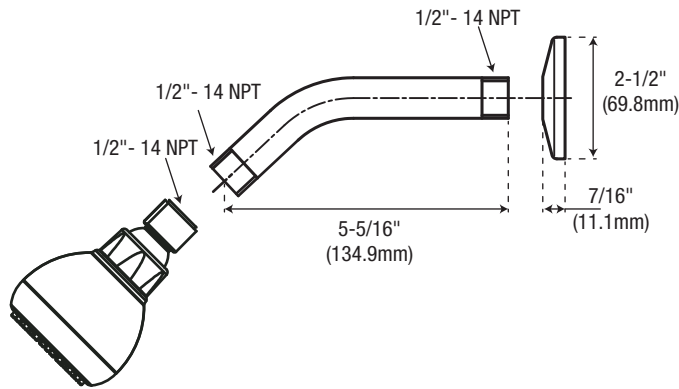

Specifications

PF7610GLF SERIES

SHOWER ONLY TRIM KIT

Product Features

- Metal lever handle
- Metal shower arm and flange
- Single function showerhead with easy-clean rubber nozzles
- 100% factory pressure tested
- 1.5 gpm flow showerhead
- cUPC/IAPMO Listed
- ADA Compliant
- WaterSense Certified
- Use with PF4001 series valve

PF7610GLFCP

Model Numbers:

- PF7610GLFCP Chrome
- PF7610GLFZBN PVD Brushed nickel

Product Specifications

* All measurements are nominal. Please verify before actual installation.

Warranty and Codes

This product comes complete with installation, operating, care and maintenance instructions. This PROFLO faucet carries a limited lifetime warranty when installed in residential applications. The warranty is five years in commercial applications. This product meets ASME: A112.18.1.