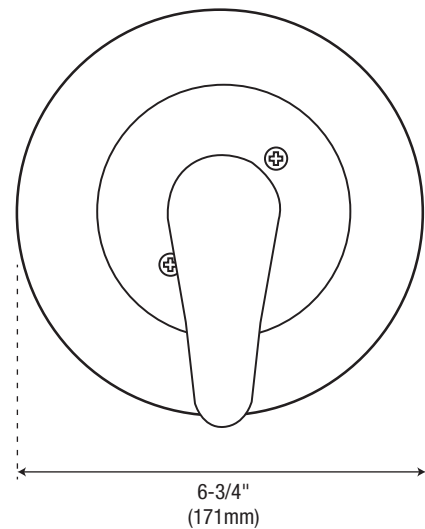

Specifications

PF7610GLF SERIES

SHOWER ONLY TRIM KIT

Product Features

- Metal lever handle
- Metal shower arm and flange
- Single function showerhead with easy-clean rubber nozzles
- 100% factory pressure tested
- 1.5 gpm flow showerhead
- cUPC/IAPMO Listed
- ADA Compliant
- WaterSense Certified
- Use with PF4001 series valve

PF7610GLFCP

Model Numbers:

- PF7610GLFCP Chrome
- PF7610GLFZBN PVD Brushed nickel

Product Specifications

* All measurements are nominal. Please verify before actual installation.

Warranty and Codes

This product comes complete with installation, operating, care and maintenance instructions. This PROFLO faucet carries a limited lifetime warranty when installed in residential applications. The warranty is five years in commercial applications. This product meets ASME: A112.18.1.