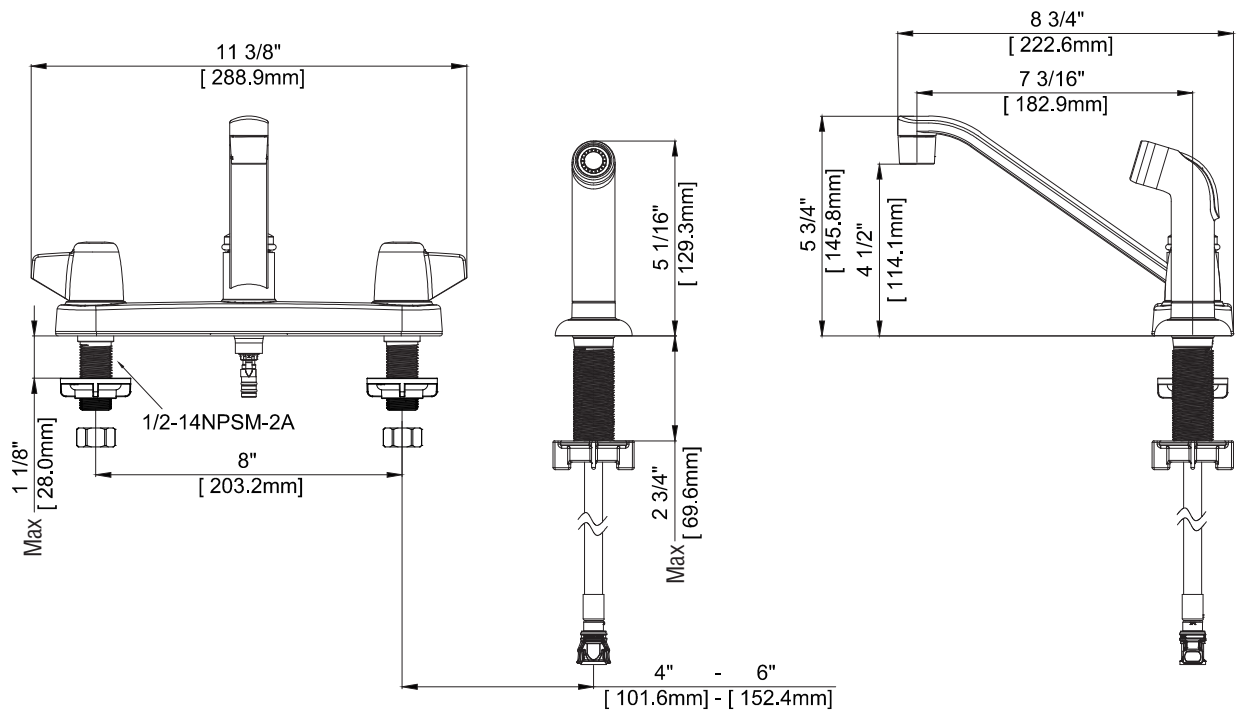

Model Numbers

PFXC1187CP Chrome

Warranty and Codes

This product comes complete with installation, operating, care and maintenance instructions. This PROFLO faucet carries a limited lifetime warranty when installed in residential applications. The warranty is five years in commercial applications.

*Compliant with lead content requirements of California AB 1953.