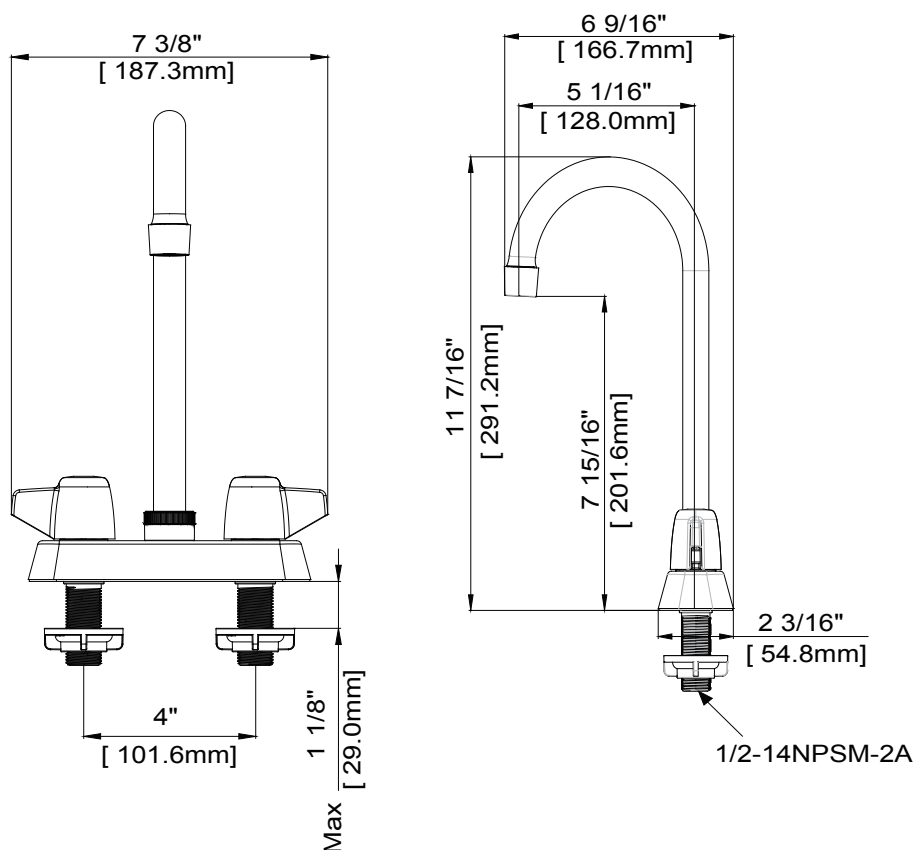

PFWSC1197

TWO-HANDLE BAR FAUCET

**Product Features**

- Ceramic disc cartridge
- Metal handles
- Requires 3-hole sink with 4" on-center
- Max flow rate: 1.2 gpm at 60 psi
- ADA compliant
- Certified to ASME A112.18.1/CSA B125.1
- cUPC/IAPMO listed
- NSF/ANSI/CAN61: Q ≤ 1

PFWSC1197CP

Model Numbers

PFWSC1197CP Chrome

**Warranty and Codes**

This product comes complete with installation, operating, care and maintenance instructions. This PROFLO faucet carries a limited lifetime warranty when installed in residential applications. The warranty is five years in commercial applications.