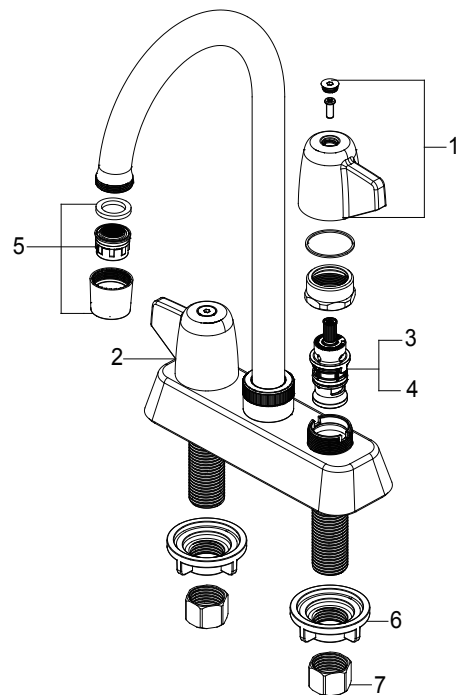

Warranty and Codes

This product comes complete with installation, operating, care and maintenance instructions. This PROFLO faucet carries a limited lifetime warranty when installed in residential applications. The warranty is five years in commercial applications. Certified to ASME A112.18.1. *Compliant with lead content requirements of California AB1953.

NSF/ANSI/CAN 372
NSF/ANSI/CAN 61-9 Qs1