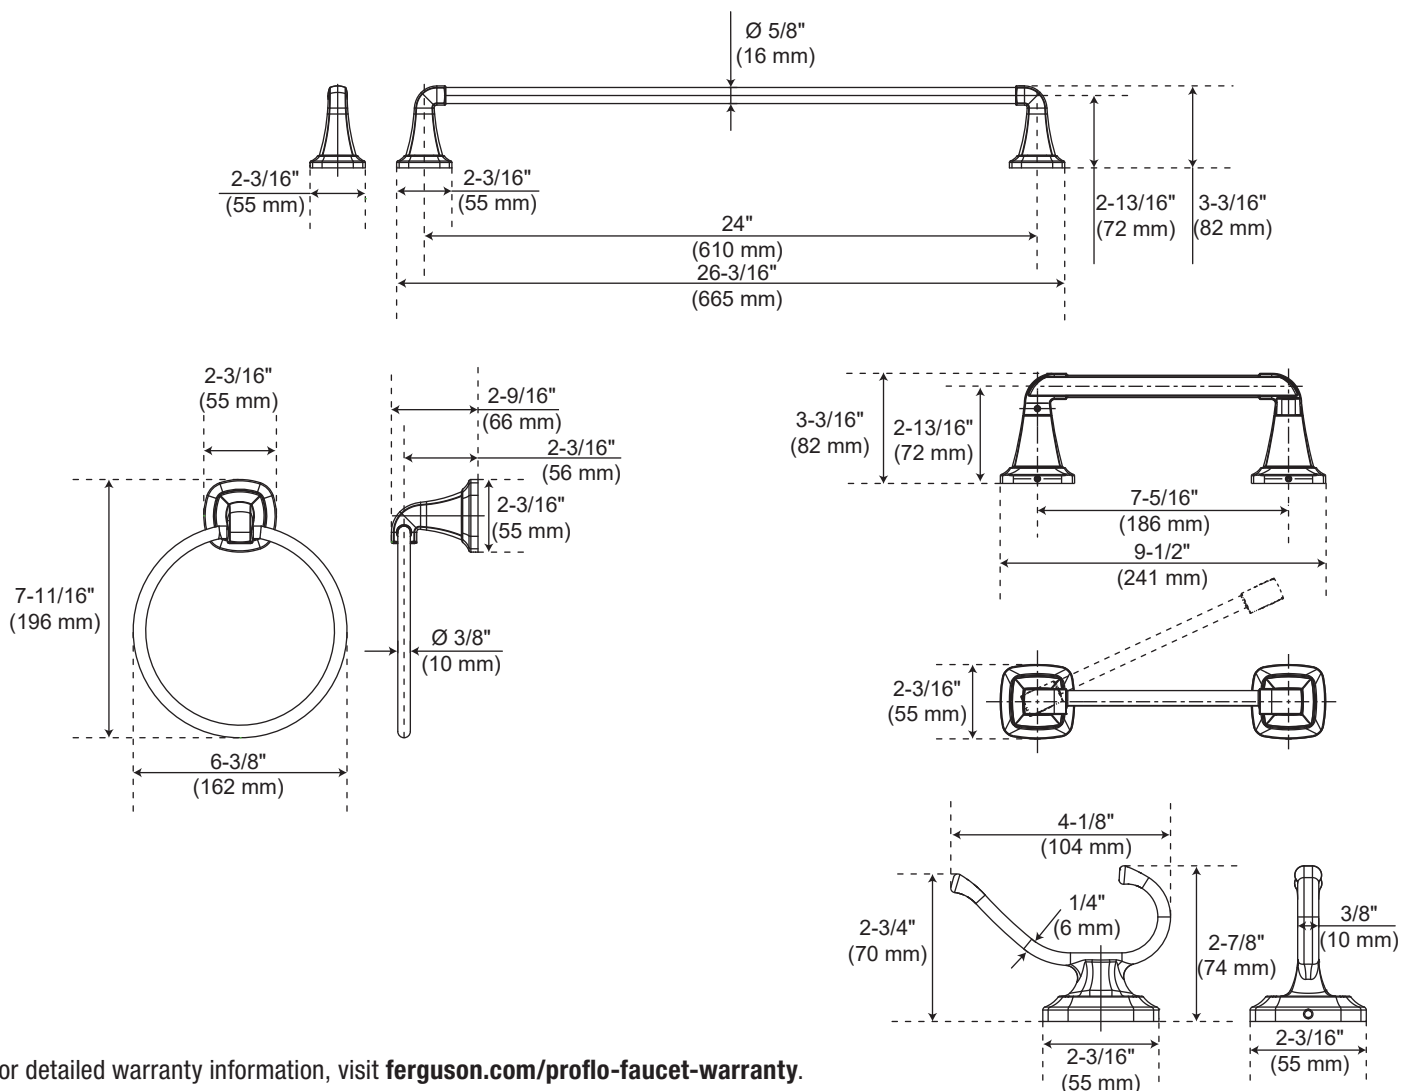

CASSADORE

PF2937, PF2947, PF2957, PF2997 BATH ACCESSORIES

Product Features

- Metal construction
- Mounting hardware included

PF2937, PF2947, PF2957, PF2997

For detailed warranty information, visit ferguson.com/proflo-faucet-warranty.