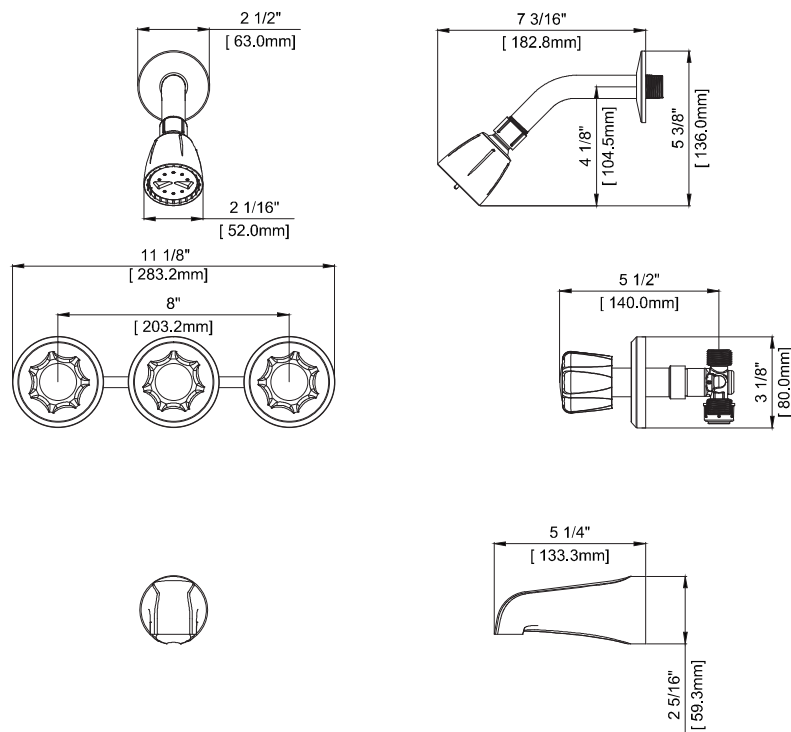

PF1033G2

THREE-HANDLE TUB AND SHOWER FAUCET

Product Features

- Max flow rate: 1.75 gpm at 80 psi
- Acrylic handles
- Single-function showerhead
- With slip fit tub spout
- Certified to ASME A112.18.1/CSA B125.1
- cUPC/IAPMO listed

Model Numbers

PF1033G2CP Chrome

PF1033G2CP

Warranty and Codes

This product comes complete with installation, operating, care and maintenance instructions. This PROFLO faucet carries a limited lifetime warranty when installed in residential applications. The warranty is five years in commercial applications.