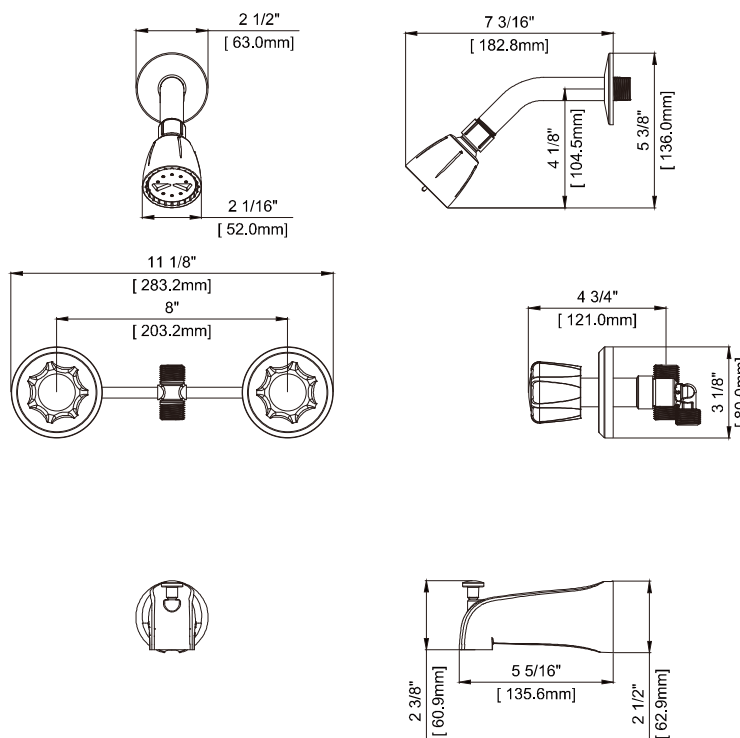

PF1020G2/PF1030G2

TWO-HANDLE TUB AND SHOWER FAUCET

Product Features

- Max flow rate: 1.75 gpm at 80 psi
- Acrylic handles
- Single-function showerhead
- With slip fit tub spout (PF1030G2CP)
- Certified to ASME A112.18.1/CSA B125.1
- cUPC/IAPMO listed

Model Numbers

PF1020G2CP Chrome
PF1030G2CP Chrome

PF1020G2CP/PF1030G2CP

Warranty and Codes

This product comes complete with installation, operating, care and maintenance instructions. This PROFLO faucet carries a limited lifetime warranty when installed in residential applications. The warranty is five years in commercial applications.