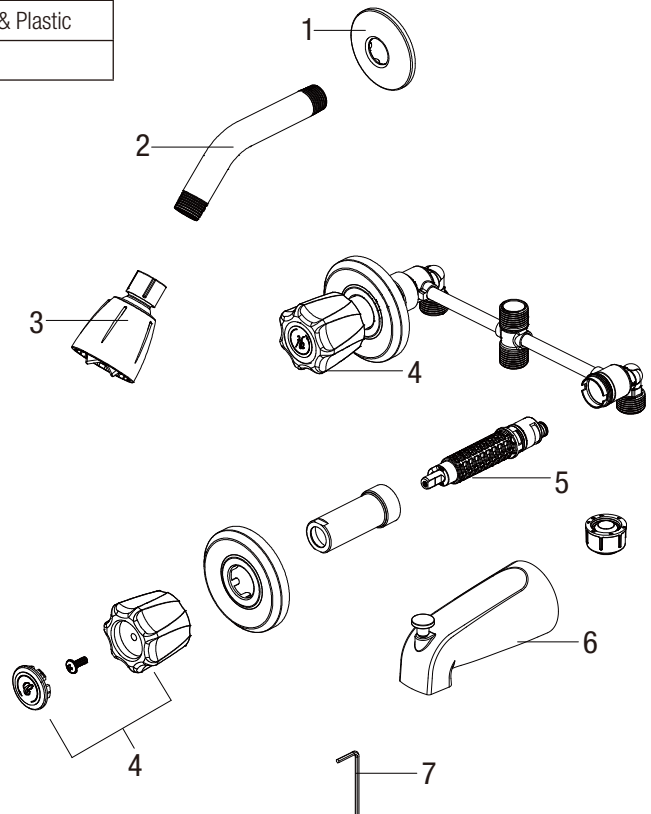

PF1020G2/PF1030G2

TWO-HANDLE TUB AND SHOWER FAUCET

Model Numbers

PF1020G2CP Chrome
 PF1030G2CP Chrome

No.	Item	Part Number	Material Type
1	Shower Flange	PFS42	Metal
2	Shower Arm	PFS40	Metal
3	Shower Head	PFSH301GCP	Plastic
4	Handle Assembly	OBPF7KF10005	Plastic
5	Cartridge	OBPF2F20012	Ceramics & Plastic
6	Tub Spout	PF1096	Zinc Alloy & Plastic
7	2.5mm Hex Allen Wrench	OBPF1RP70221	Steel

PF1020G2CP/PF1030G2CP

Warranty and Codes

This product comes complete with installation, operating, care and maintenance instructions. This PROFLO faucet carries a limited lifetime warranty when installed in residential applications. The warranty is five years in commercial applications. Certified to ASME A112.18.1.