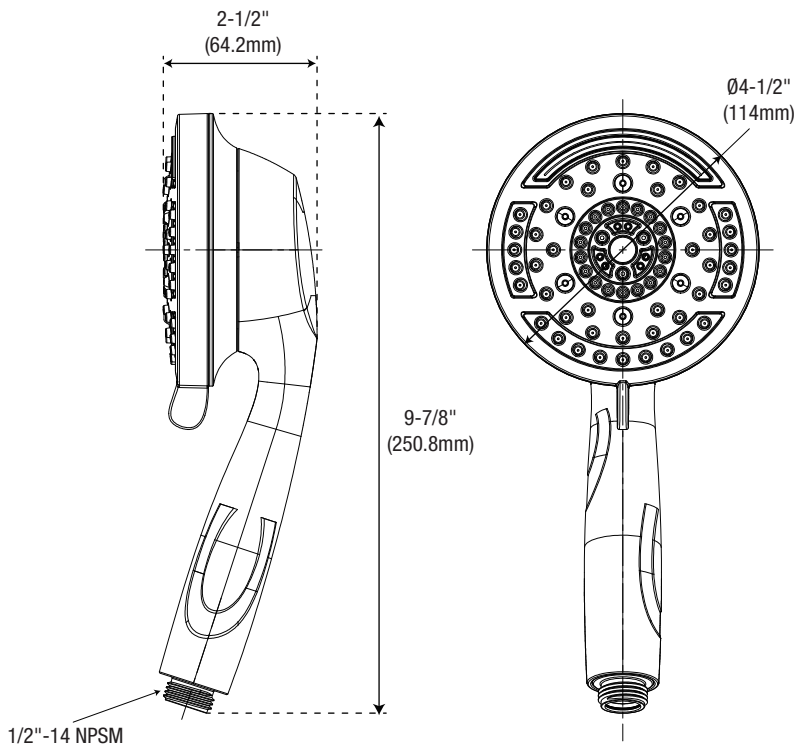

Specifications

PFHS225 series

Castile Waterfall Hand Shower

Product Features

- Seven-function hand shower: massage, spray / massage, spray, waterfall, mist, inner spray, trickle
- ABS construction
- Maximum flow rate 1.75 gpm (6.6 L/min) at 80 psi
- Unique waterfall feature
- Easy-to-clean nozzles
- 1/2" NPSM connection
- cUPC/ WaterSense /IAPMO listed

Functions

PFHS225CP

Model Numbers

PFHS225CP	Chrome
PFHS225ZBN	PVD brushed nickel
PFHS225MB	Matte black

Product Specifications

* All measurements are nominal. Please verify before actual installation.

Warranty and Codes